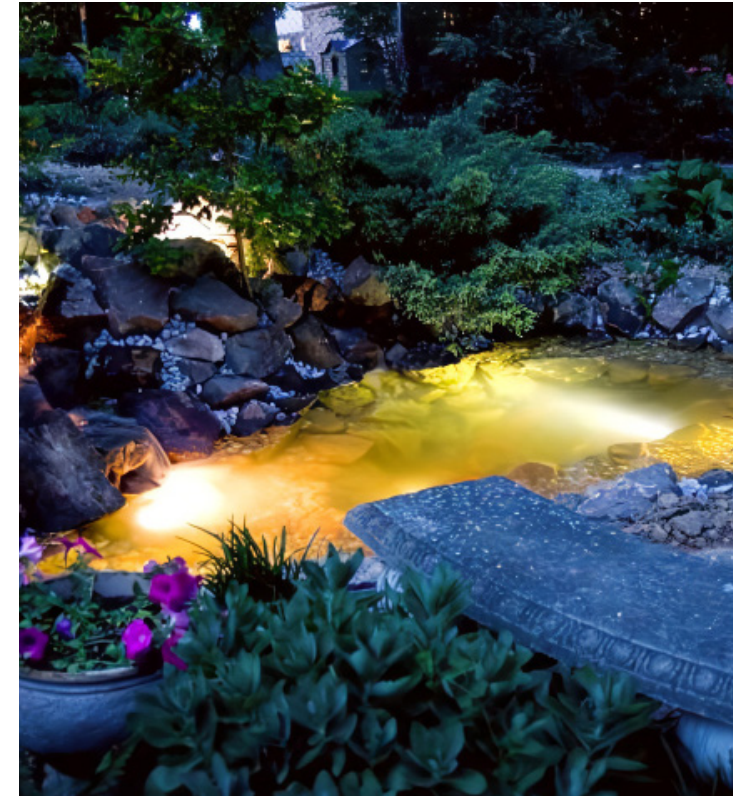

Onder

Solid Brass Pond Light

Name	Onder
Material	Solid Brass
Colour	Brass
IP Rating	IP68
Colour Temp	<div style="display: flex; gap: 5px;"> <div style="width: 10px; height: 10px; background-color: #FFD700; border: 1px solid black;"></div> 3000k <div style="width: 10px; height: 10px; background-color: #ADD8E6; border: 1px solid black;"></div> 4000k <div style="width: 10px; height: 10px; background-color: #00CED1; border: 1px solid black;"></div> 5500k </div>
IK Rating	IK09
Installation Type	Ground - Surface Mounted
Diffuser Type	Clear Glass
Cable Length	6000mm
Lamp Base	MR16
Max Wattage	1x 20w MR16
Protection Class	3 (No Earth Required)
Lamp Expectancy	<30,000hrs
CRI	CRI>80
Dimmable	No - Not with supplied globes
Warranty	3 Years Replacement