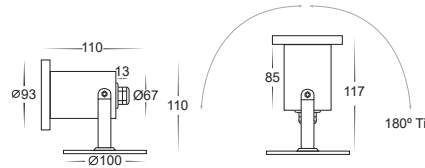

Onder

Solid Brass Pond Light

Name	Onder
Material	Solid Brass
Colour	Brass
IP Rating	IP68
Colour Temp	<div style="display: flex; gap: 5px;"> <div style="width: 10px; height: 10px; background-color: #FFD700; border: 1px solid black;"></div> 3000k <div style="width: 10px; height: 10px; background-color: #ADD8E6; border: 1px solid black;"></div> 4000k <div style="width: 10px; height: 10px; background-color: #00CED1; border: 1px solid black;"></div> 5500k </div>
IK Rating	IK09
Installation Type	Ground - Surface Mounted
Diffuser Type	Clear Glass
Cable Length	6000mm
Lamp Base	MR16
Max Wattage	1x 20w MR16
Protection Class	3 (No Earth Required)
Lamp Expectancy	<30,000hrs
CRI	CRI>80
Dimmable	No - Not with supplied globes
Warranty	3 Years Replacement

Dimensions

Optional Havit Compatible Accessories

Image	Part Number	Colour Temp	Input Voltage	Beam Angle	Included LED
	HV9507	3000k 4000k 5500k	12v DC	60°	TRI Colour 3/5/7w MR16 LED
	HV9508		24v DC	60°	
	12v DC LED Drivers	See Catalogue or Website for full range of 12v DC LED Drivers			
	HV9911	Small IP67 Weatherproof Connector			
	HV9912	Medium IP67 Weatherproof Connector			
	HV9913	Large IP67 Weatherproof Connector			