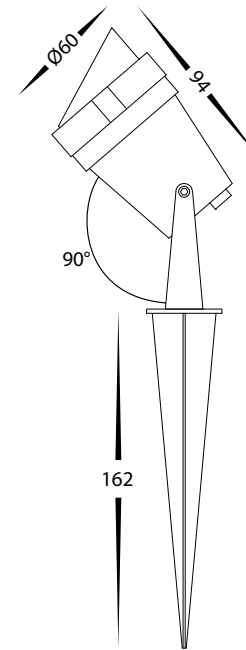

Spitze Aluminium Black Garden Spike Spot Light

Name	Spitze
Material	Aluminium
Colour	Poly Powder Coated Black
IP Rating	IP65
Colour Temp	3000k, 4000k, 5500k
IK Rating	IK06
Installation Type	Ground - Spike or Surface Mounted
Diffuser Type	Clear Glass
Lamp Base	Built in LED
Max Wattage	1 x 3w
Protection Class	3 (No Earth Required)
Lamp Expectancy	<30,000hrs*
Cable Length	2000mm
CRI	CRI>80
SDCM	<5
UGR	<22
Dimmable	No
Warranty	3 Years Replacement*

Can be Surface Mounted

Dimensions

Included

Male + Female Connector
for Easy Replacement

Anti Siphon Plug

Website
Warranty
Terms & Conditions

Product Ordering

Image	Part Number	Colour Temp	Lumens	Input Voltage	Beam Angle	Included LED	Barcode
	HV1428T	3000k 4000k 5500k	275lm 300lm 320lm	12V DC	36°	TRI Colour 3w Built in LED	9350418029485