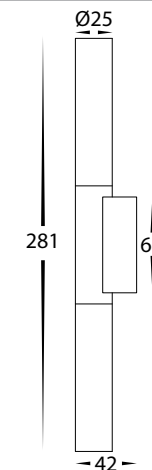

# Akril Aluminium Wall Light

<b>Name</b>	Akril
<b>Material</b>	Aluminium
<b>Colour</b>	Poly Powder Coated Black or White
<b>IP Rating</b>	IP65
<b>Colour Temp</b>	3000K, 4000K, 5500K (Tri Colour)
<b>IK Rating</b>	IK04
<b>Installation Type</b>	Wall - Surface Mounted
<b>Diffuser Type</b>	Acrylic Lens
<b>Lamp Base</b>	Built in LED
<b>Protection Class</b>	3 (No Earth Required)
<b>Max Wattage</b>	2x 3w
<b>Lamp Expectancy</b>	<30,000hrs*
<b>CRI</b>	CRI>80
<b>SDCM</b>	<5
<b>UGR</b>	<35
<b>Dimmable</b>	No
<b>Warranty</b>	3 Years Replacement*

## Dimensions

Warranty  
Terms & Conditions

Website

## Product Ordering

Image	Part Number	Colour Temp	Lumens	Input Voltage	Beam Angle	Included LED	Barcode
	<b>HV10922T-BLK</b>	3000K 4000K 5500K	2x 105lm 2x 115lm 2x 110lm	12v DC	260°	<b>Tri Colour</b> Built in 2x 3w LED	9350418041692
	<b>HV10922T-WHT</b>						9350418041708

## Related Products

[Akril  
40mm](#)

[Akril  
50mm](#)