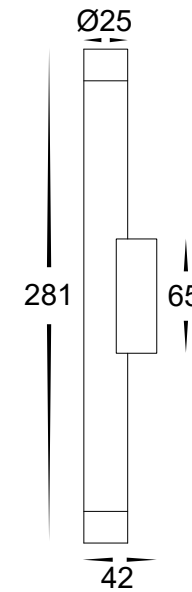

# Dugo Aluminium Up & Down Wall Light

<b>Name</b>	Dugo
<b>Material</b>	Aluminium
<b>Colour</b>	Poly Powder Coated Black or White
<b>IP Rating</b>	IP65
<b>Colour Temp</b>	3000K, 4000K, 5500K (Tri Colour)
<b>IK Rating</b>	IK08
<b>Installation Type</b>	Wall - Surface Mounted
<b>Diffuser Type</b>	Clear Glass
<b>Lamp Base</b>	Built in LED
<b>Protection Class</b>	3 (No Earth Required)
<b>Max Wattage</b>	2x 1.5w
<b>Lamp Expectancy</b>	<30,000hrs*
<b>CRI</b>	>80
<b>SDCM</b>	<6
<b>UGR</b>	<25
<b>Dimmable</b>	No
<b>Warranty</b>	3 Years Replacement*

## Dimensions

## Mounting Bracket Dimensions

## Product Ordering

Image	Part Number	Colour Temp	Lumens	Input Voltage	Beam Angle	Included LED	Barcode
	HV10295T	3000K 4000K 5500K	2x 85lm 2x 95lm 2x 90lm	24v DC	36°	Tri Colour Built in 2x 1.5w LED	9350418042682
	HV10395T						9350418042699