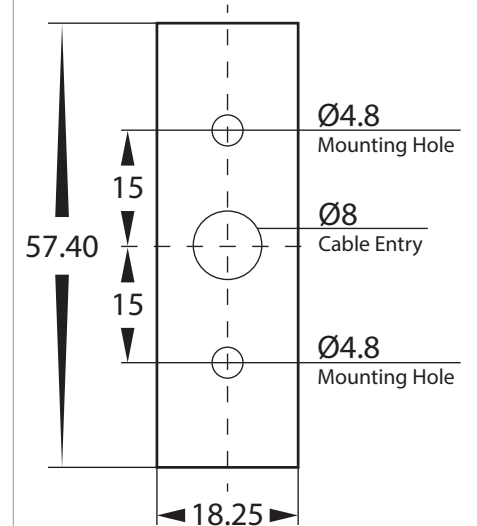

# Dugo Aluminium Up & Down Wall Light

<b>Name</b>	Dugo
<b>Material</b>	Aluminium
<b>Colour</b>	Poly Powder Coated Black or White
<b>IP Rating</b>	IP65
<b>Colour Temp</b>	3000K, 4000K, 5500K (Tri Colour)
<b>IK Rating</b>	IK08
<b>Installation Type</b>	Wall - Surface Mounted
<b>Diffuser Type</b>	Clear Glass
<b>Lamp Base</b>	Built in LED
<b>Protection Class</b>	3 (No Earth Required)
<b>Max Wattage</b>	2x 1.5w
<b>Lamp Expectancy</b>	<30,000hrs*
<b>CRI</b>	>80
<b>SDCM</b>	<6
<b>UGR</b>	<25
<b>Dimmable</b>	No
<b>Warranty</b>	3 Years Replacement*

## Dimensions

## Mounting Bracket Dimensions

## Product Ordering

Image	Part Number	Colour Temp	Lumens	Input Voltage	Beam Angle	Included LED	Barcode
	HV10295T	3000K 4000K 5500K	2x 85lm 2x 95lm 2x 90lm	24v DC	36°	Tri Colour Built in 2x 1.5w LED	9350418042682
	HV10395T						9350418042699