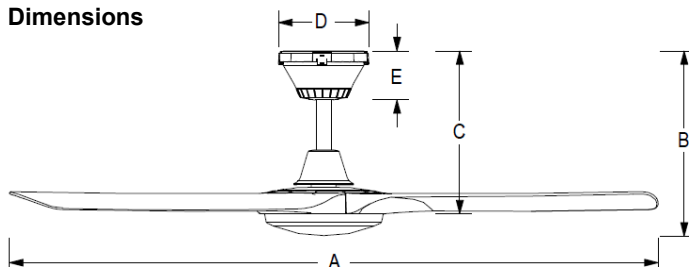

Packaging Dimensions (cm):

Complete Fan: 69L x 30W x 27H

Accessories (Supplied separately):

Down Rod 26mm diameter (includes wire harness)

- DC2460 - 91cm White Downrod
- DC2461 - 91cm Black Downrod
- DC2467 - 180cm White Downrod
- DC2468 - 180cm Black Downrod

	Speed 1	Speed 2	Speed 3	Speed 4	Speed 5	Speed 6	Speed 7	Speed 8	Speed 9
RPMS	73	95	139	144	160	169	184	192	200
WATTS	3.4	4.6	8.2	9.6	11.8	13.6	15.3	17.9	19.5

Dimensions

A	B	C	D	E
1320mm	345mm	290mm	160mm	86mm