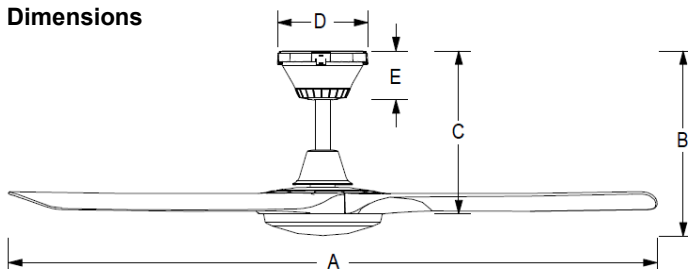

**Packaging Dimensions (cm):**

Complete Fan: 87.7L x 32.6W x 26.3H

**Accessories (Supplied separately):**

Down Rod 26mm diameter (includes wire harness)

- DC2460 - 91cm White Downrod
- DC2461 - 91cm Black Downrod
- DC2467 - 180cm White Downrod
- DC2468 - 180cm Black Downrod

	Speed 1	Speed 2	Speed 3	Speed 4	Speed 5	Speed 6	Speed 7	Speed 8	Speed 9
RPMS	72	92	124	132	137	146	150	153	167
WATTS	7.5	13	25	29	34	39	44	48	52

**Dimensions**

A	B	C	D	E
1780mm	360mm	300mm	160mm	86mm