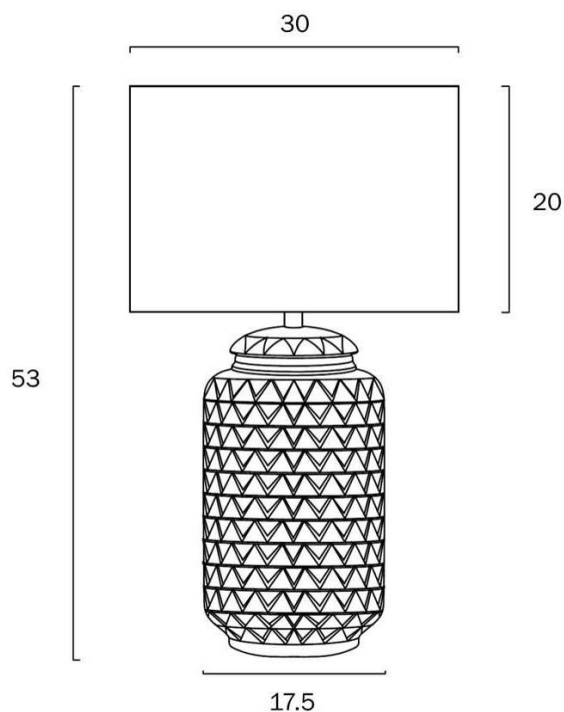

Overview

Family name	Heshi
Categories	Table Lamps
This item includes	Shade
Shade Shape	Drum
Switch	Inline Switch
Usage	Indoor Lighting

Color / Material

Fixture Color	White,Green
Fixture Pantone Color	2276 CP
Fixture Finish	Gloss
Fixture Material	Fabric,Ceramic
Shade Color	White
Shade Material	Fabric,Plastic
Base Color	Green
Base Material	Ceramic
Cable Color	Black
Cable Material	PVC

Size

Fixture Diameter (cm)	30.0
Fixture Height (cm)	53.0

All representations within this document are subject to copyright. ELECTRICAL INSTALLATIONS MUST BE PERFORMED BY A QUALIFIED ELECTRICAL CONTRACTOR AND INSTALLED IN ACCORDANCE WITH AS/NZS 3000.
NOTE : All images , descriptions and dimensions are indicative. Please check latest version of item detail on Telbix website prior to ordering or installation.

Base Diameter (cm)	17.5
Shade Diameter (cm)	30.0
Shade Height (cm)	20.0
Cable Length (cm)	180 (30+Inline Switch+150)

Specification

Voltage Input	240V
Wattage (max)	25
Globe Type	E27
Globe / Light Source qty	1
Globe / Light Source included	No
Electrical Protection	CLASS II - DOUBLE INSULATED, EARTH NOT REQUIRED
IP rating	IP20
Lead and Plug	Yes
Approvals	RCM
Assembly Required	Yes
Box Contents	Instruction
Care Instructions	Do not use strong liquid cleaners,Wipe clean with a dry cloth
Replacement Warranty	*3 Years

Barcode

GTIN 9329501059838

Image -dimensions

Note: Dimensions are only a guide and may vary due to manufacturing variations.