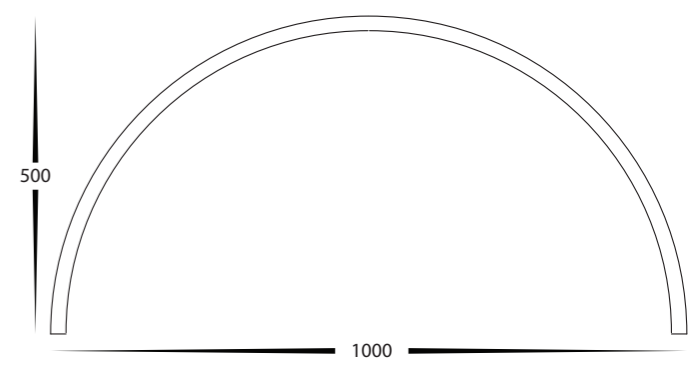

STRAIGHT PROFILE	
HCP-4423235	BLACK ALUMINIUM PROFILE KIT - PER METRE, 2400MM MAX LENGTH KIT INCLUDE ALUMINIUM PROFILE, PC DIFFUSER + 2X END CAPS

1/4 CURVED PROFILE	
HCP-4423235-1-1/4	BLACK ALUMINIUM 1/4 CURVED PROFILE KIT KIT INCLUDE ALUMINIUM PROFILE, PC DIFFUSER + 2X END CAPS