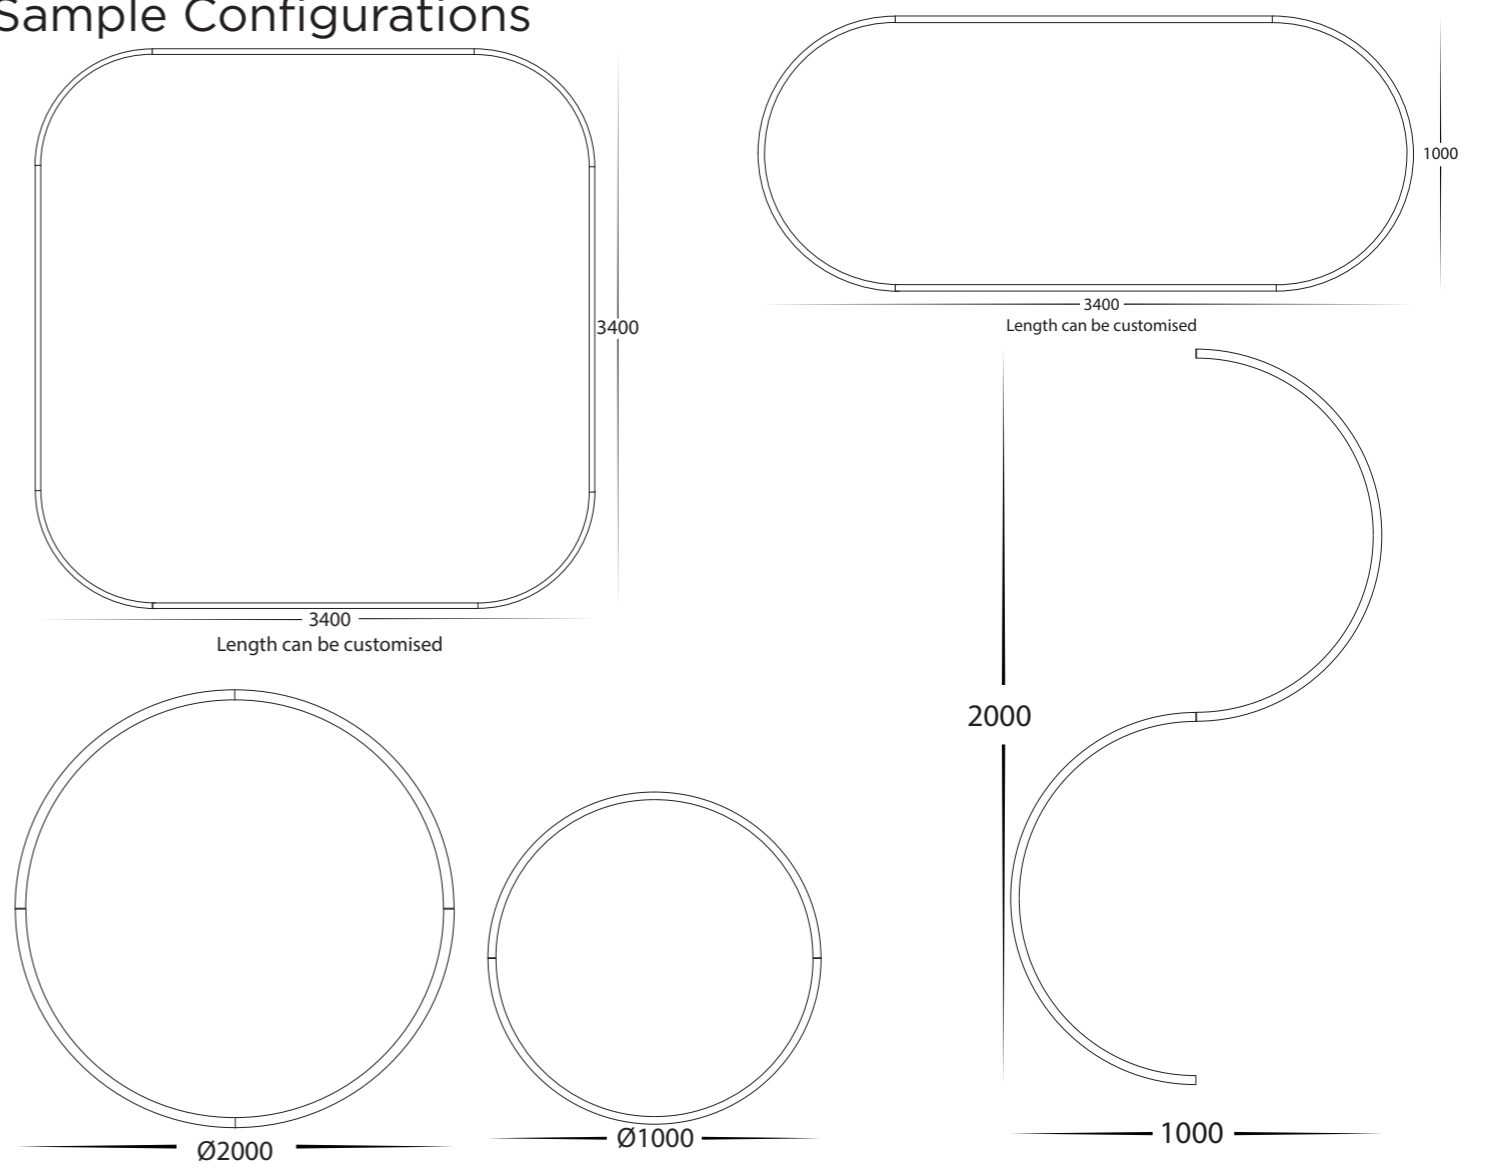

Sample Configurations

Contact Details: 8/133 Beauchamp Road Matraville NSW 2036 Australia Tel: 02 9381 8383 Email: sales@havitcommercial.com.au Web: www.havitcommercial.com.au	Warranty Terms & Conditions* 	www.havitcommercial.com.au