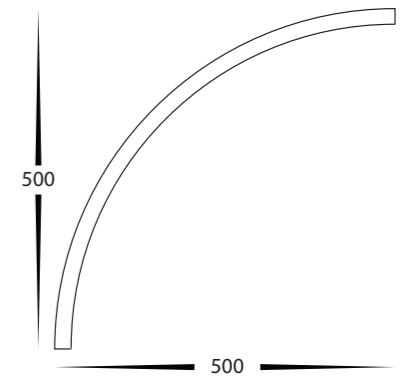

STRAIGHT PROFILE	
HCP-4423235	BLACK ALUMINIUM PROFILE KIT - PER METRE, 2400MM MAX LENGTH KIT INCLUDE ALUMINIUM PROFILE, PC DIFFUSER + 2X END CAPS

1/4 CURVED PROFILE	
HCP-4423235-1-1/4	BLACK ALUMINIUM 1/4 CURVED PROFILE KIT KIT INCLUDE ALUMINIUM PROFILE, PC DIFFUSER + 2X END CAPS