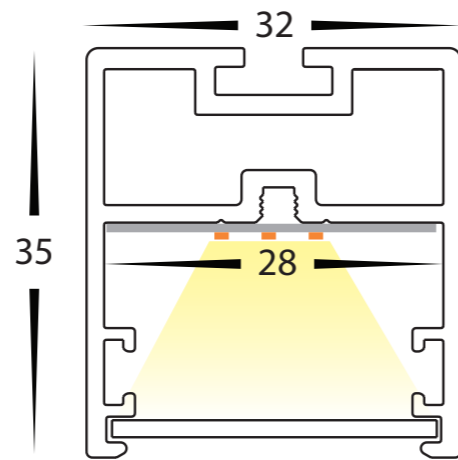

STRAIGHT PROFILE	
HCP-4423235	BLACK ALUMINIUM PROFILE KIT - PER METRE, 2400MM MAX LENGTH KIT INCLUDE ALUMINIUM PROFILE, PC DIFFUSER + 2X END CAPS

1/4 CURVED PROFILE	
HCP-4423235-1-1/4	BLACK ALUMINIUM 1/4 CURVED PROFILE KIT KIT INCLUDE ALUMINIUM PROFILE, PC DIFFUSER + 2X END CAPS