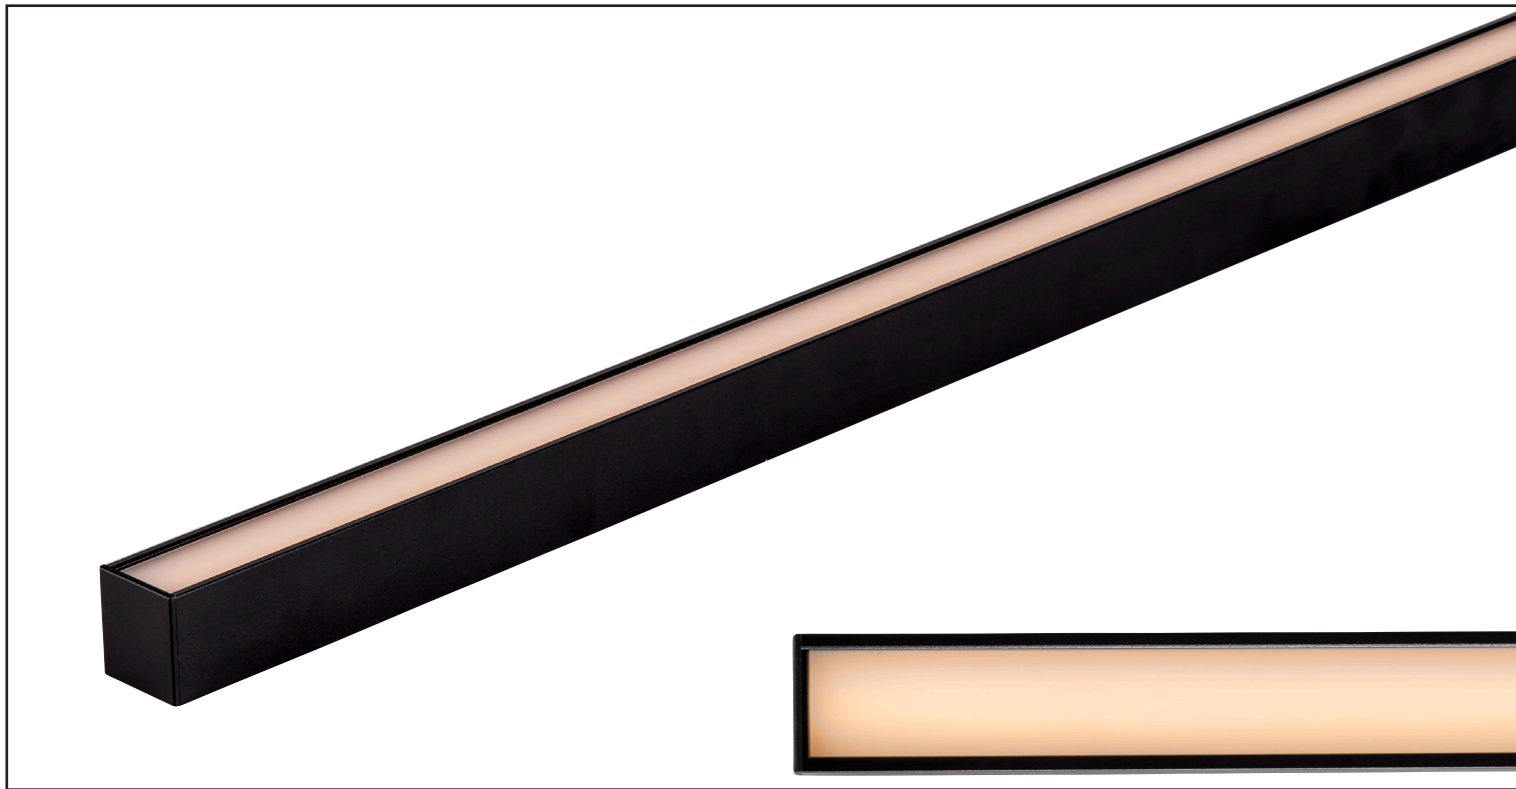

BLACK CURVED ALUMINIUM PROFILE

Havit Commercial would like to introduce the latest products in its Profile Range, This new product includes 3 sizes of already curved profile so you can design particular shapes required. It also includes a Straight model to give you more flexibility with your design. As standard each model comes complete with a Opal PC Diffuser but has an option of a Silicon Long Run Diffuser to give you the continuous look you may be after. This particular Curved profile is used with our Bendable LED Strip models available.

For more information contact our friendly sales staff or your Havit Commercial Sales Representative.

CURVED PROFILE	
MATERIAL	ALUMINIUM
COLOUR / FINISH	MATT BLACK
COLOUR TEMP	2700K 3000K 4000K 5000K
INPUT VOLTAGE	24V DC
DIMMING	TRIAC, 0-1/10V, DALI, WIFI
CRI	RA >80
BEAM ANGLE	120°
IP RATING	IP20
WARRANTY	5 YEARS REPLACEMENT

STRAIGHT PROFILE	
HCP-4423235	BLACK ALUMINIUM PROFILE KIT - PER METRE, 2400MM MAX LENGTH KIT INCLUDE ALUMINIUM PROFILE, PC DIFFUSER + 2X END CAPS

1/4 CURVED PROFILE	
HCP-4423235-1-1/4	BLACK ALUMINIUM 1/4 CURVED PROFILE KIT KIT INCLUDE ALUMINIUM PROFILE, PC DIFFUSER + 2X END CAPS