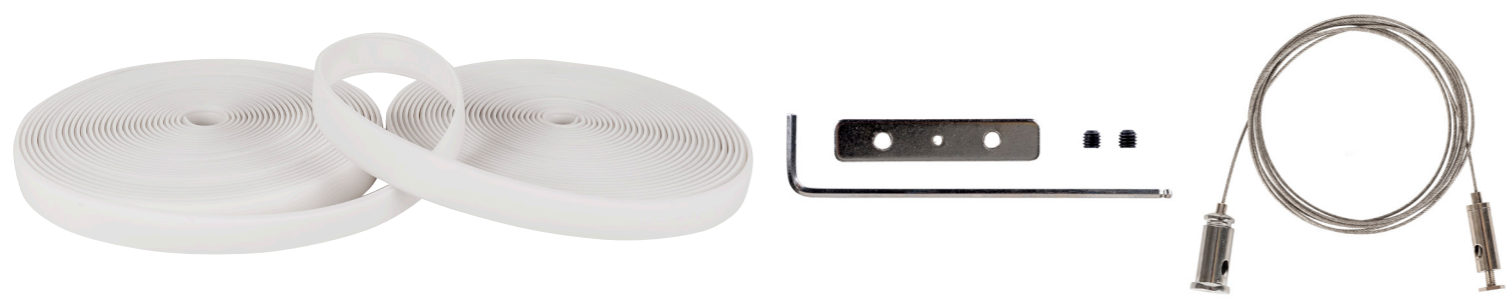

BLACK CURVED ALUMINIUM PROFILE

Havit Commercial would like to introduce the latest products in its Profile Range, This new product includes 3 sizes of already curved profile so you can design particular shapes required. It also includes a Straight model to give you more flexibility with your design. As standard each model comes complete with a Opal PC Diffuser but has an option of a Silicon Long Run Diffuser to give you the continuous look you may be after. This particular Curved profile is used with our Bendable LED Strip models available.

STRAIGHT PROFILE	
HCP-4423235	BLACK ALUMINIUM PROFILE KIT - PER METRE, 2400MM MAX LENGTH KIT INCLUDE ALUMINIUM PROFILE, PC DIFFUSER + 2X END CAPS

1/4 CURVED PROFILE	
HCP-4423235-1-1/4	BLACK ALUMINIUM 1/4 CURVED PROFILE KIT KIT INCLUDE ALUMINIUM PROFILE, PC DIFFUSER + 2X END CAPS

1/2 CURVED PROFILE	
HCP-4423235-1-1/2	BLACK ALUMINIUM 1/2 CURVED PROFILE KIT KIT INCLUDE ALUMINIUM PROFILE, PC DIFFUSER + 2X END CAPS

1/4 CURVED PROFILE	
HCP-4423235-2-1/4	BLACK ALUMINIUM 1/4 CURVED PROFILE KIT KIT INCLUDE ALUMINIUM PROFILE, PC DIFFUSER + 2X END CAPS

BLACK CURVED ALUMINIUM PROFILE

PCB PRODUCT ORDERING				
	HCP-3235-600MM	15W	3000K 4000K 5000K	1350LM 1500LM 1425LM
	HCP-3235-1-1/4	15W	3000K 4000K 5000K	1350LM 1500LM 1425LM
	HCP-3235-1-1/2	30W	3000K 4000K 5000K	2700LM 3000LM 2850LM
	HCP-3235-2-1/4	15W	3000K 4000K 5000K	1350LM 1500LM 1425LM