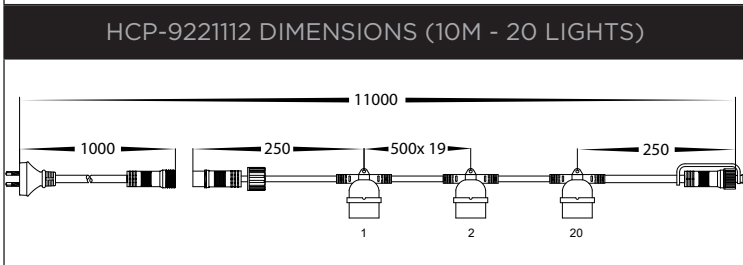

FESTOON LIGHTS

FESTOON LIGHTS	
MATERIAL	PVC
INPUT VOLTAGE	240V AC (SUPPLIED WITH FLEX & PLUG)
CABLE SIZE	2X 1.5MM
AVAILABLE LENGTHS	10M & 20M
AVAILABLE NO. LIGHTS	10 20 40
MAXIMUM LENGTH	100M (ACHIEVED BY CONNECTING MULTIPLE TOGETHER)
LAMP BASE	E27
GLOBE TYPE	LED FILAMENT
GLOBE WATTAGE	2W
IP RATING	IP65
WARRANTY	5 YEARS REPLACEMENT

PRODUCT ORDERING	
HCP-9221002	10 METRES - 10 LIGHTS
HCP-9222002	20 METRES - 20 LIGHTS
HCP-9221112	10 METRES - 20 LIGHTS
HCP-9222112	20 METRES - 40 LIGHTS