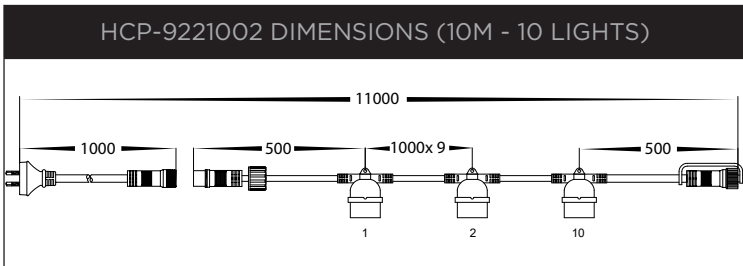

FESTOON LIGHTS

FESTOON LIGHTS	
MATERIAL	PVC
INPUT VOLTAGE	240V AC (SUPPLIED WITH FLEX & PLUG)
CABLE SIZE	2X 1.5MM
AVAILABLE LENGTHS	10M & 20M
AVAILABLE NO. LIGHTS	10 20 40
MAXIMUM LENGTH	100M (ACHIEVED BY CONNECTING MULTIPLE TOGETHER)
LAMP BASE	E27
GLOBE TYPE	LED FILAMENT
GLOBE WATTAGE	2W
IP RATING	IP65
WARRANTY	5 YEARS REPLACEMENT

PRODUCT ORDERING	
HCP-9221002	10 METRES - 10 LIGHTS
HCP-9222002	20 METRES - 20 LIGHTS
HCP-9221112	10 METRES - 20 LIGHTS
HCP-9222112	20 METRES - 40 LIGHTS