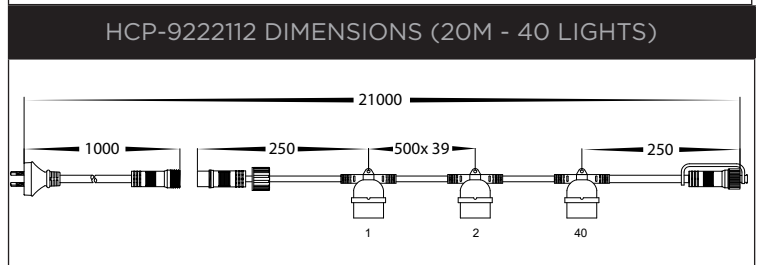

FESTOON LIGHTS

FESTOON LIGHTS	
MATERIAL	PVC
INPUT VOLTAGE	240V AC (SUPPLIED WITH FLEX & PLUG)
CABLE SIZE	2X 1.5MM
AVAILABLE LENGTHS	10M & 20M
AVAILABLE NO. LIGHTS	10 20 40
MAXIMUM LENGTH	100M (ACHIEVED BY CONNECTING MULTIPLE TOGETHER)
LAMP BASE	E27
GLOBE TYPE	LED FILAMENT
GLOBE WATTAGE	2W
IP RATING	IP65
WARRANTY	5 YEARS REPLACEMENT

PRODUCT ORDERING	
HCP-9221002	10 METRES - 10 LIGHTS
HCP-9222002	20 METRES - 20 LIGHTS
HCP-9221112	10 METRES - 20 LIGHTS
HCP-9222112	20 METRES - 40 LIGHTS