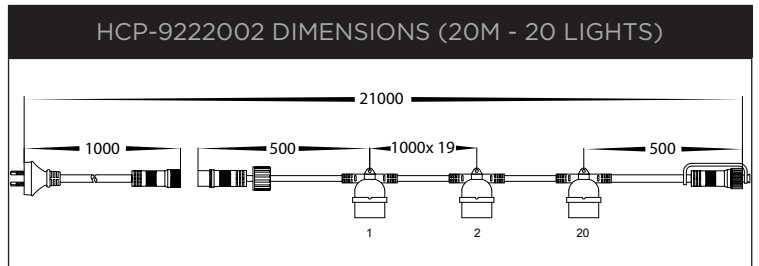

FESTOON LIGHTS

FESTOON LIGHTS	
MATERIAL	PVC
INPUT VOLTAGE	240V AC (SUPPLIED WITH FLEX & PLUG)
CABLE SIZE	2X 1.5MM
AVAILABLE LENGTHS	10M & 20M
AVAILABLE NO. LIGHTS	10 20 40
MAXIMUM LENGTH	100M (ACHIEVED BY CONNECTING MULTIPLE TOGETHER)
LAMP BASE	E27
GLOBE TYPE	LED FILAMENT
GLOBE WATTAGE	2W
IP RATING	IP65
WARRANTY	5 YEARS REPLACEMENT

PRODUCT ORDERING	
HCP-9221002	10 METRES - 10 LIGHTS
HCP-9222002	20 METRES - 20 LIGHTS
HCP-9221112	10 METRES - 20 LIGHTS
HCP-9222112	20 METRES - 40 LIGHTS