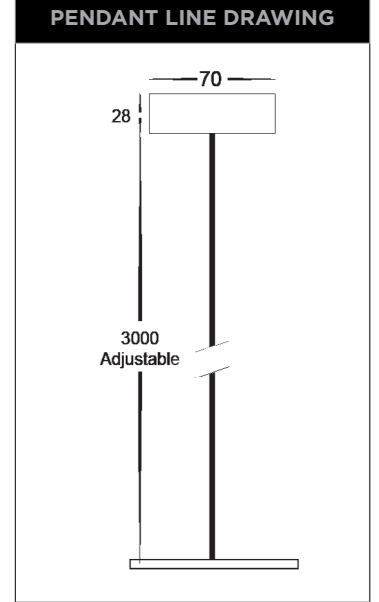

PRODUCT ORDERING

IMAGE	PART NUMBER	COLOUR TEMP	LUMENS	INPUT VOLTAGE	BEAM ANGLE	INCLUDED LED	BARCODE
	HCP-8922424	2700K 3000K 4000K 5000K 5700K	1554LM 1638LM 1796LM 1893LM 1968LM	240V AC	60°	FIVE COLOUR 18W BUILT IN LED	9350418083357
	HCP-8932424			240V AC			9350418083364

OPTIONAL COMPATIBLE HAVIT ACCESSORIES

IMAGE	PART NUMBER	DESCRIPTION	BARCODE
	HCP-89024-GR	GOLD INSERT	9350418083371
	HCP-89024-BR	BLACK INSERT	9350418083388
	HCP-89024-CR	CHROME INSERT	9350418083395
	HCP-89024-BLK-PDT	3M PENDANT ACCESSORY	9350418090126
	HCP-89024-WHT-PDT	3M PENDANT ACCESSORY	9350418090133

ALSO AVAILABLE IN 7W, 12W AND 18W MODELS.
*SEE WARRANTY TERMS & CONDITIONS FOR MORE INFORMATION