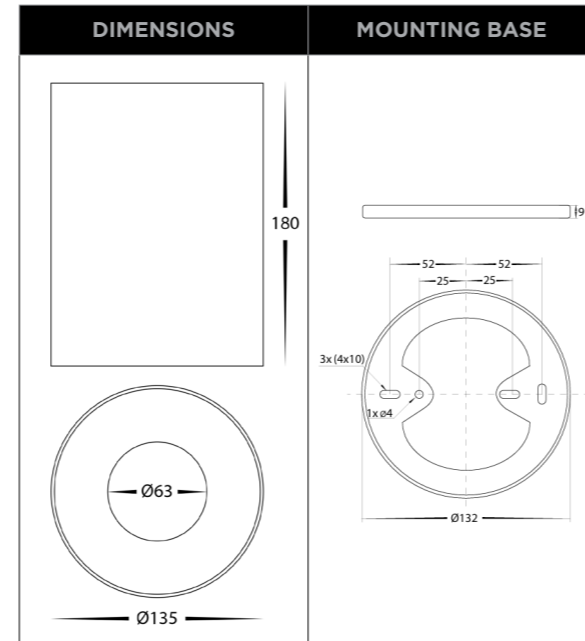

Warranty T & Cs

Website

PRODUCT SPECIFICATIONS	
MATERIAL	ALUMINIUM
COLOUR	BLACK OR WHITE
IP RATING	IP54
IK RATING	IK08
INSTALLATION TYPE	CEILING - SURFACE MOUNTED
DIFFUSER TYPE	PLASTIC
LAMP BASE	BUILT IN LED
MAX WATTAGE	24W
PROTECTION CLASS	240V = 1 (REQUIRES EARTH)
LAMP EXPECTANCY	<50,000HRS*
SDCM	<3
UGR	<10
CRI	CRI>90
DIMMABLE	YES - DALI 2
WARRANTY	5 YEARS REPLACEMENT*

HCP-89024-WHT-PDT
3M PENDANT ACCESSORY

PRODUCT ORDERING

IMAGE	PART NUMBER	COLOUR TEMP	LUMENS	INPUT VOLTAGE	BEAM ANGLE	INCLUDED LED	BARCODE
	HCP-8922424	2700K 3000K 4000K 5000K 5700K	1554LM 1638LM 1796LM 1893LM 1968LM	240V AC	60°	FIVE COLOUR 18W BUILT IN LED	9350418083357
	HCP-8932424			240V AC			9350418083364