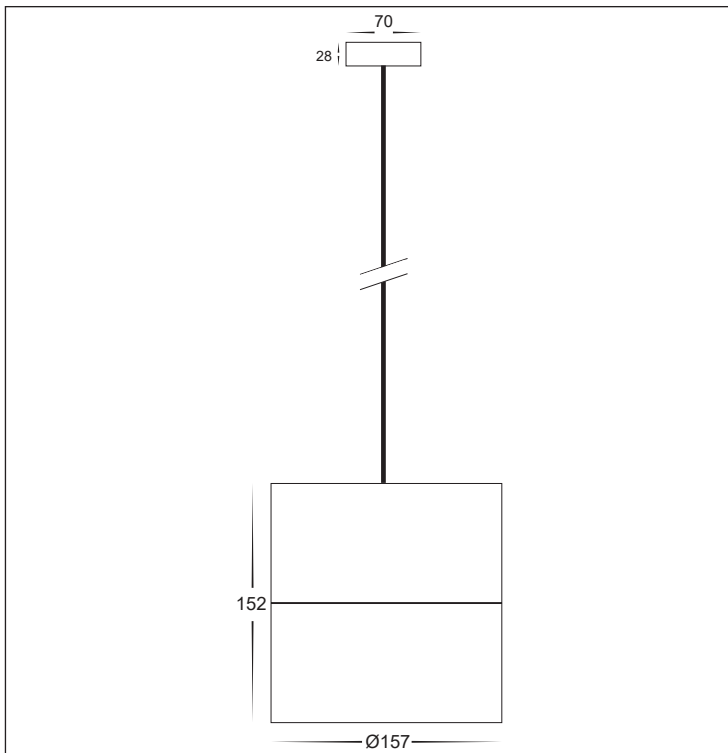

18W DALI DIMMABLE PENDANT

18W DALI DIMMABLE PENDANTS

MATERIAL	ALUMINIUM
COLOUR / FINISH	MATT BLACK OR MATT WHITE
COLOUR TEMP	3000K 4000K 5500K (TRI COLOUR)
LUMEN OUTPUT	1440LM 1540LM 1620LM
INPUT VOLTAGE	240V AC
BUILT IN LED	18W LED
DIMMING	DALI DIMMABLE
CRI	RA>90
BEAM ANGLE	120°
IP RATING	IP20
LAMP EXPECTANCY	<30000HRS
UGR RATING	<28
WARRANTY	5 YEARS REPLACEMENT

ALUMINIUM BLACK

HCP-8921804-PDT	18W LED	3000K	1306LM
		4000K	1433LM
		5500K	1381LM

ALUMINIUM WHITE

HCP-8931804-PDT	18W LED	3000K	1306LM
		4000K	1433LM
		5500K	1381LM

PHOTOMETRICS

Luminous Intensity Distribution Curve

Unit: cd
Average Diffuse Angle(50%): 110.2°

— C0-C180 — C90-C270 — G8

Web: www.havitcommercial.com.au
Email: sales@havitcommercial.com.au
Phone: 02 9381 8383

ADDRESS: 8/133 Beauchamp Road, Matraville, N.S.W., 2036