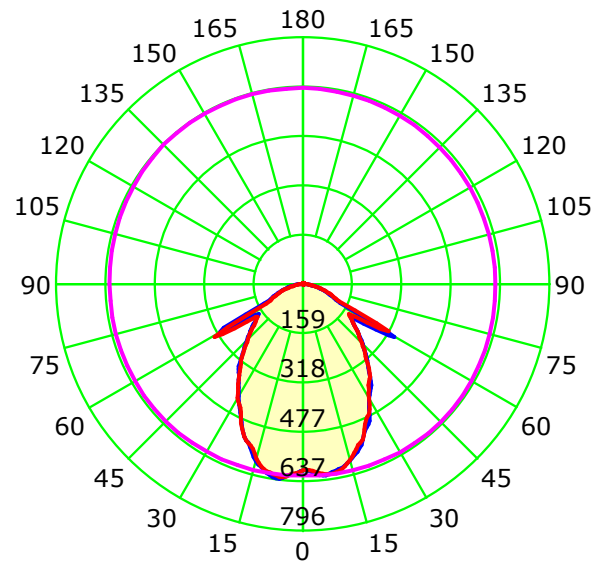

ALUMINIUM BLACK

HCP-8921804-PDT	18W LED	3000K	1306LM
		4000K	1433LM
		5500K	1381LM

ALUMINIUM WHITE

HCP-8931804-PDT	18W LED	3000K	1306LM
		4000K	1433LM
		5500K	1381LM

PHOTOMETRICS

Luminous Intensity Distribution Curve

Unit: cd
Average Diffuse Angle(50%): 110.2°

— C0-C180 — C90-C270 — G8

Web: www.havitcommercial.com.au
Email: sales@havitcommercial.com.au
Phone: 02 9381 8383

ADDRESS: 8/133 Beauchamp Road, Matraville, N.S.W., 2036