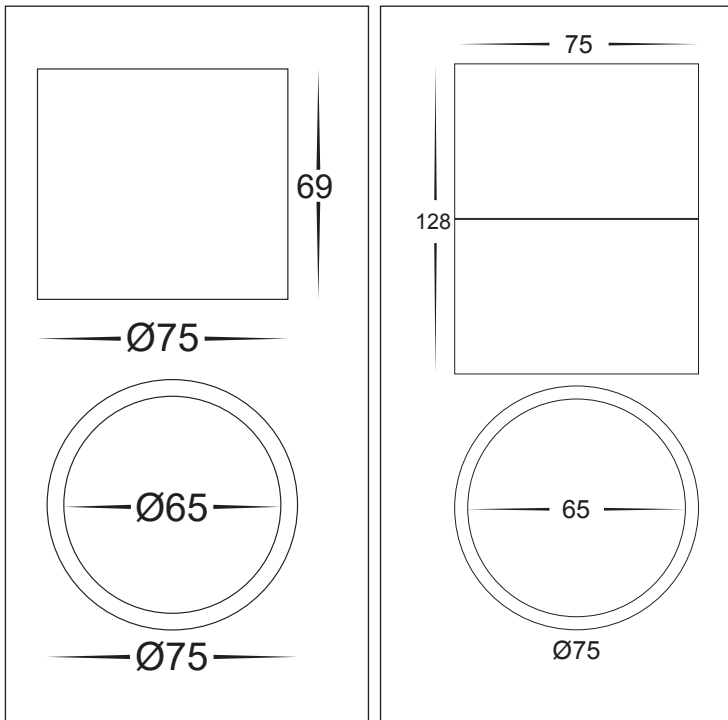

PHOTOMETRICS

Web: www.havitcommercial.com.au
Email: sales@havitcommercial.com.au
Phone: 02 9381 8383

ADDRESS: 8/133 Beauchamp Road, Matraville, N.S.W., 2036

Warranty Terms & Conditions

www.havitcommercial.com.au