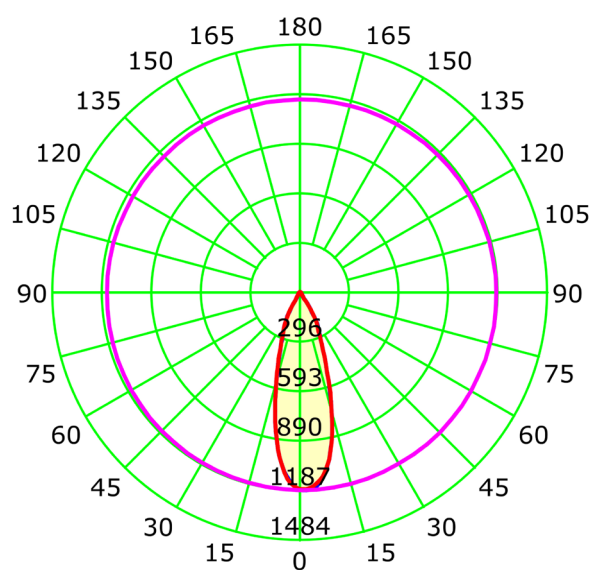

PHOTOMETRICS

Web: www.havitcommercial.com.au
Email: sales@havitcommercial.com.au
Phone: 02 9381 8383

ADDRESS: 8/133 Beauchamp Road, Matraville, N.S.W., 2036

Warranty Terms & Conditions

www.havitcommercial.com.au