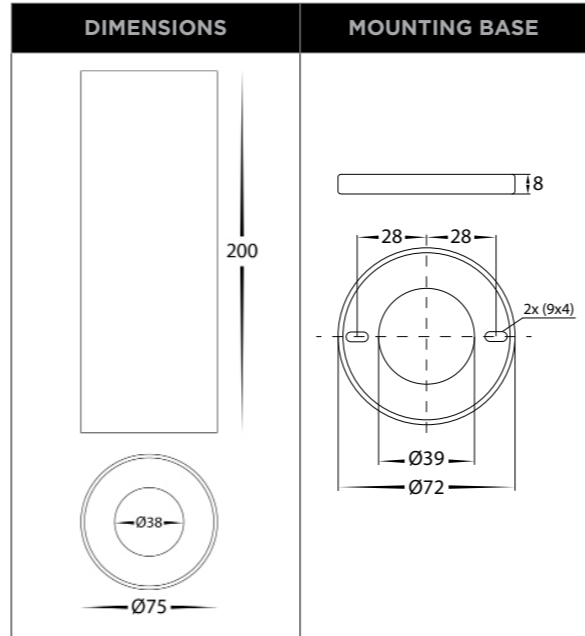

Website

PRODUCT SPECIFICATIONS	
MATERIAL	ALUMINIUM
COLOUR	BLACK OR WHITE
IP RATING	IP54
IK RATING	IK08
INSTALLATION TYPE	CEILING - SURFACE MOUNTED
DIFFUSER TYPE	PLASTIC
LAMP BASE	BUILT IN LED
MAX WATTAGE	7W
PROTECTION CLASS	240V = 1 (REQUIRES EARTH)
LAMP EXPECTANCY	<50,000HRS*
SDCM	<3
UGR	<10
CRI	CRI>90
DIMMABLE	YES - DALI 2
WARRANTY	5 YEARS REPLACEMENT*

PRODUCT ORDERING

IMAGE	PART NUMBER	COLOUR TEMP	LUMENS	INPUT VOLTAGE	BEAM ANGLE	INCLUDED LED	BARCODE
	HCP-8920734	2700K 3000K 4000K 5000K 5700K	499LM 512LM 558LM 593LM 601LM	240V AC	60°	FIVE COLOUR 7W BUILT IN LED	9350418083180
	HCP-8930734						9350418083197