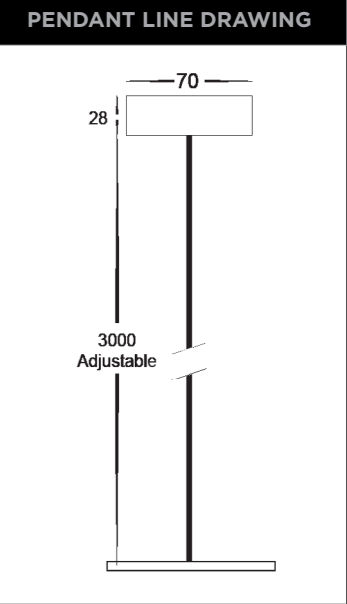

OPTIONAL COMPATIBLE HAVIT ACCESSORIES

IMAGE	PART NUMBER	DESCRIPTION	BARCODE
	HCP-89007-GR	GOLD INSERT	9350418083203
	HCP-89007-BR	BLACK INSERT	9350418083210
	HCP-89007-CR	CHROME INSERT	9350418083227
	HCP-89007-BLK-PDT	3M PENDANT ACCESSORY	9350418090065
	HCP-89007-WHT-PDT	3M PENDANT ACCESSORY	9350418090072

ALSO AVAILABLE IN 12W, 18W AND 24W MODELS.
*SEE WARRANTY TERMS & CONDITIONS FOR MORE INFORMATION