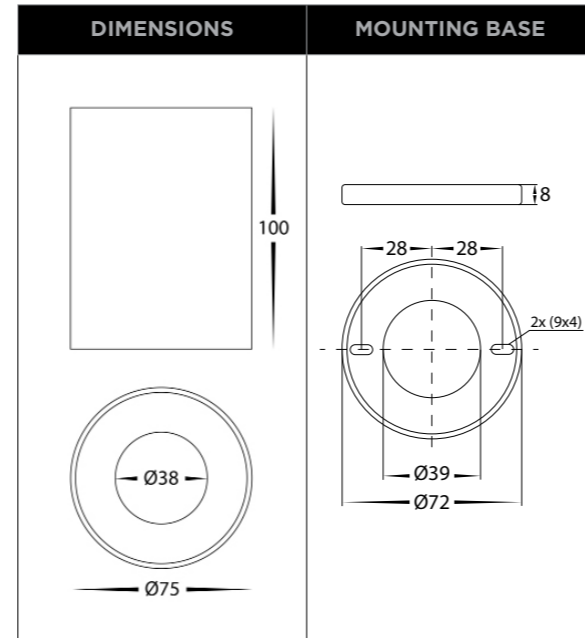

Website

PRODUCT SPECIFICATIONS	
MATERIAL	ALUMINIUM
COLOUR	BLACK OR WHITE
IP RATING	IP54
IK RATING	IK08
INSTALLATION TYPE	CEILING - SURFACE MOUNTED
DIFFUSER TYPE	PLASTIC
LAMP BASE	BUILT IN LED
MAX WATTAGE	7W
PROTECTION CLASS	240V = 1 (REQUIRES EARTH)
LAMP EXPECTANCY	<50,000HRS*
SDCM	<3
UGR	<10
CRI	CRI>90
DIMMABLE	YES - DALI 2
WARRANTY	5 YEARS REPLACEMENT*

PRODUCT ORDERING

IMAGE	PART NUMBER	COLOUR TEMP	LUMENS	INPUT VOLTAGE	BEAM ANGLE	INCLUDED LED	BARCODE
	HCP-8920724	2700K 3000K 4000K 5000K 5700K	499LM 512LM 558LM 593LM 601LM	240V AC	60°	FIVE COLOUR 7W BUILT IN LED	9350418083166
	HCP-8930724			240V AC			9350418083173