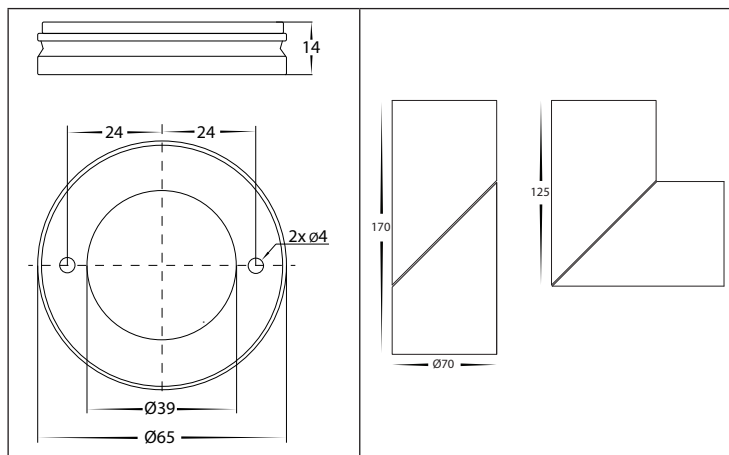

PHOTOMETRICS

Luminous Intensity Distribution Curve

Web: www.havitcommercial.com.au
Email: sales@havitcommercial.com.au
Phone: 02 9381 8383
ADDRESS: 8/133 Beauchamp Road, Matraville, N.S.W., 2036

WARRANTY TERMS & CONDITIONS

WEBSITE