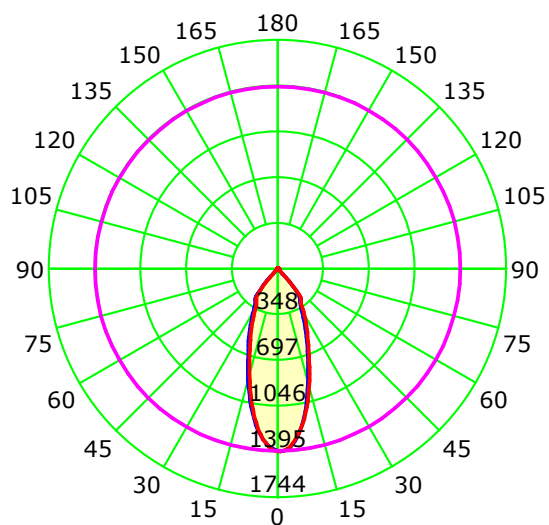

PHOTOMETRICS

Luminous Intensity Distribution Curve

Web: www.havitcommercial.com.au
Email: sales@havitcommercial.com.au
Phone: 02 9381 8383
ADDRESS: 8/133 Beauchamp Road, Matraville, N.S.W., 2036

WARRANTY TERMS & CONDITIONS

WEBSITE