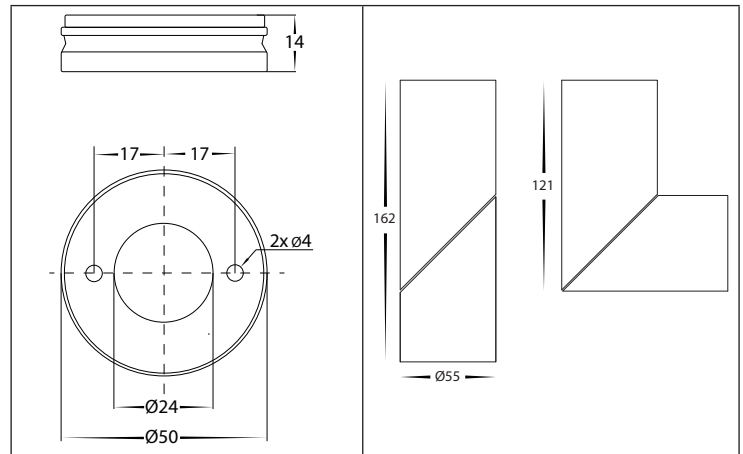

ALUMINIUM BLACK

	HCP-8820704	7W LED	3000K 4000K 5500K	604LM 641LM 708LM
---	-------------	--------	-------------------------	-------------------------

ALUMINIUM WHITE

	HCP-8830704	7W LED	3000K 4000K 5500K	604LM 641LM 708LM
--	-------------	--------	-------------------------	-------------------------

PHOTOMETRICS

Luminous Intensity Distribution Curve

Unit: cd
Average Diffuse Angle(50%): 31.8°

— C0-C180 — C90-C270 — G2

Web: www.havitcommercial.com.au
Email: sales@havitcommercial.com.au
Phone: 02 9381 8383