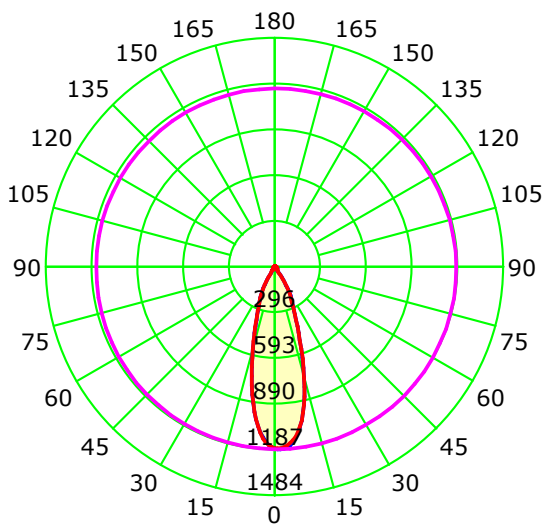

7W DALI SURFACE MOUNTED LED DOWNLIGHT

7W DALI DIMMABLE DOWNLIGHTS

MATERIAL	ALUMINIUM
COLOUR / FINISH	MATT BLACK OR MATT WHITE
COLOUR TEMP	3000K 4000K 5500K
LUMEN OUTPUT	604LM 641LM 708LM
INSTALLATION TYPE	CEILING OR WALL - SURFACE MOUNTED
INPUT VOLTAGE	240V AC
PROTECTION CLASS	1 (EARTH REQUIRED)
BUILT IN LED	7W LED
DIMMING	DALI DIMMABLE
CRI	RA>90
BEAM ANGLE	36°
IP RATING	IP54
IK RATING	IK08
WARRANTY	5 YEARS REPLACEMENT

ALUMINIUM BLACK

	HCP-8820704	7W LED	3000K 4000K 5500K	604LM 641LM 708LM
---	-------------	--------	-------------------------	-------------------------

ALUMINIUM WHITE

	HCP-8830704	7W LED	3000K 4000K 5500K	604LM 641LM 708LM
--	-------------	--------	-------------------------	-------------------------

PHOTOMETRICS

Luminous Intensity Distribution Curve

Unit: cd
Average Diffuse Angle(50%): 31.8°

— C0-C180 — C90-C270 — G2

Web: www.havitcommercial.com.au
Email: sales@havitcommercial.com.au
Phone: 02 9381 8383