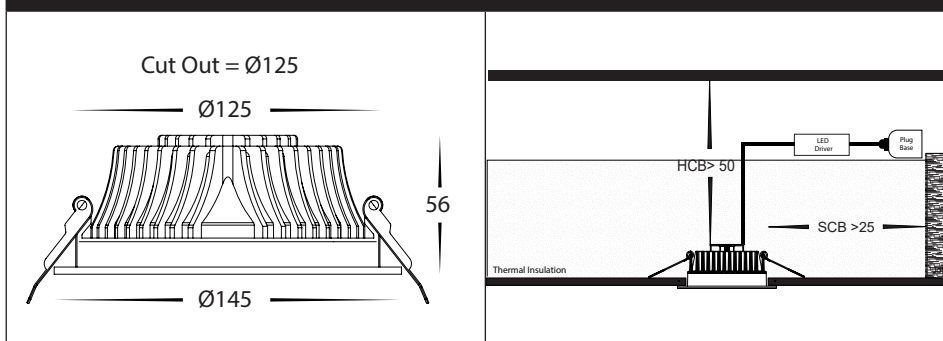

Website

PRODUCT SPECIFICATIONS

MATERIAL	ALUMINIUM
COLOUR / FINISH	WHITE
INSTALLATION TYPE	CEILING - RECESSED
CUT OUT	Ø125MM
COLOUR TEMP	3000K 4000K 5700K
LUMENS	1800LM 2000LM 1900LM
INPUT VOLTAGE	240V (SUPPLIED WITH FLEX & PLUG)
PROTECTION CLASS	2 (NO EARTH REQUIRED)
LAMP BASE	BUILT IN 18W LED
DIMMING	TRIAC DIMMABLE
CRI	RA >90
BEAM ANGLE	100°
IP RATING	IP44
IK RATING	IK04
LAMP EXPECTANCY	>50,000HRS*
SDCM	<6
UGR	<27
IC RATING	IC-4
TILT	NO TILT
WARRANTY	5 YEARS REPLACEMENT*

PRODUCT ORDERING

	HCP-8231812	3000K 4000K 5700K	1800LM 2000LM 1900LM
--	-------------	-------------------------	----------------------------

DIMENSIONS

SAMPLE INSTALLATION DIAGRAM

3000K

4000K

5700K