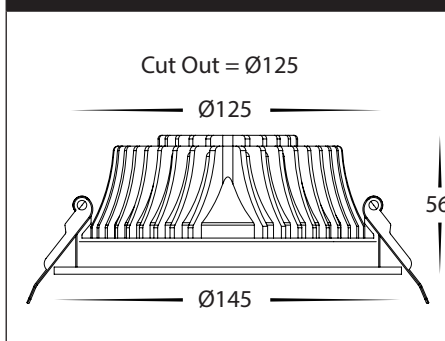

Website

PRODUCT SPECIFICATIONS

MATERIAL	ALUMINIUM
COLOUR / FINISH	WHITE
INSTALLATION TYPE	CEILING - RECESSED
CUT OUT	Ø125MM
COLOUR TEMP	3000K 4000K 5700K
LUMENS	1800LM 2000LM 1900LM
INPUT VOLTAGE	240V (SUPPLIED WITH FLEX & PLUG)
PROTECTION CLASS	2 (NO EARTH REQUIRED)
LAMP BASE	BUILT IN 18W LED
DIMMING	TRIAC DIMMABLE
CRI	RA >90
BEAM ANGLE	100°
IP RATING	IP44
IK RATING	IK04
LAMP EXPECTANCY	>50,000HRS*
SDCM	<6
UGR	<27
IC RATING	IC-4
TILT	NO TILT
WARRANTY	5 YEARS REPLACEMENT*

PRODUCT ORDERING

	HCP-8231812	3000K 4000K 5700K	1800LM 2000LM 1900LM
--	-------------	-------------------------	----------------------------

DIMENSIONS

SAMPLE INSTALLATION DIAGRAM

3000K

4000K

5700K