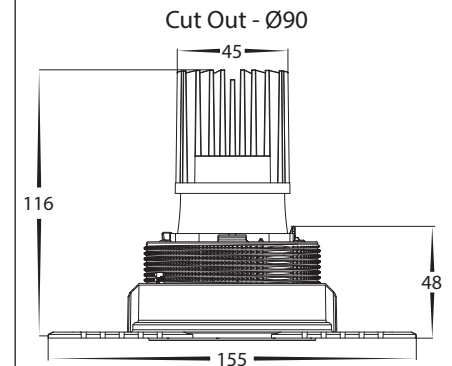

Website

PRODUCT SPECIFICATIONS

MATERIAL	ALUMINIUM + PC
COLOUR / FINISH	WHITE
INSTALLATION TYPE	CEILING - RECESSED
CUT OUT	Ø90MM
COLOUR TEMP	2000K - 3000K (DIM TO WARM)
LUMENS	844LM
INPUT VOLTAGE	240V (SUPPLIED WITH FLEX & PLUG)
PROTECTION CLASS	2 (NO EARTH REQUIRED)
LAMP BASE	BUILT IN LED
MAX WATTAGE	13W
DIMMING	TRIAC OR DALI 2
CRI	95+
BEAM ANGLE	60° (OTHER BEAM ANGLES AVAILABLE)
IP RATING	IP44
IK RATING	IK02
LAMP EXPECTANCY	>50,000HRS*
SDCM	<3
UGR	<19
IC RATING	IC-4
DIFFUSER TYPE	PC
TILT	20°
WARRANTY	5 YEARS REPLACEMENT*

Shown with Black Insert

Shown with Gold Insert

Shown with Honeycomb Lens

PHOTOMETRICS

C Plane Distribution Diagram

DIMENSIONS

PRODUCT ORDERING

ALUMINIUM WHITE						
	HCP-81328913	2000K - 3000K	844LM	13W BUILT IN LED	TRIAC DIMMABLE	9350418097040
	HCP-81348913	2000K - 3000K	844LM	13W BUILT IN LED	DALI DIMMABLE	9350418097064

OPTIONAL REFLECTORS		
	HCP-80091-15	15 Degrees
	HCP-80091-25	25 Degrees
	HCP-80091-38	38 Degrees

OPTIONAL ACCESSORIES		
	HCP-82322-BR	BLACK COLOURED INSERT
	HCP-82322-GR	GOLD COLOURED INSERT
	HCP-82322-HC	HONEYCOMB LENS