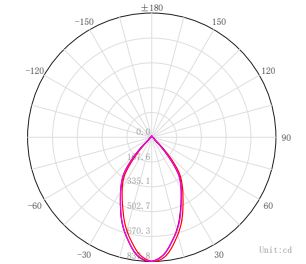

Shown with Black Insert

Shown with Gold Insert

Shown with Honeycomb Lens

PHOTOMETRICS

C Plane Distribution Diagram

DIMENSIONS

PRODUCT ORDERING

ALUMINIUM WHITE						
	HCP-81328913	2000K - 3000K	844LM	13W BUILT IN LED	TRIAC DIMMABLE	9350418097040
	HCP-81348913	2000K - 3000K	844LM	13W BUILT IN LED	DALI DIMMABLE	9350418097064