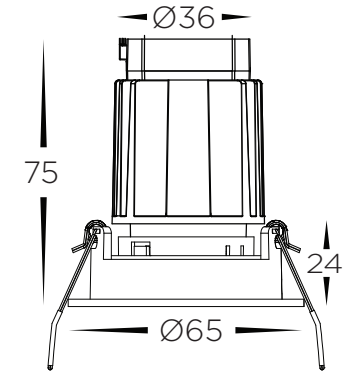

## PRODUCT SPECIFICATIONS

MATERIAL	ALUMINIUM
COLOUR / FINISH	BLACK OR WHITE
INSTALLATION TYPE	CEILING - RECESSED
CUT OUT	Ø58MM
COLOUR TEMP	DIM TO WARM 1800K - 3000K
LUMENS	655LM
INPUT VOLTAGE	240V (SUPPLIED WITH FLEX & PLUG)
PROTECTION CLASS	2 (NO EARTH REQUIRED)
LAMP BASE	BUILT IN LED
MAX WATTAGE	9W
DIMMING	TRIAC OR DALI 2
CRI	90+
BEAM ANGLE	50°
IP RATING	IP44
IK RATING	IK02
LAMP EXPECTANCY	>50,000HRS*
SDCM	<3
UGR	<25
IC RATING	IC-4
DIFFUSER TYPE	PC
TILT	20°
WARRANTY	5 YEARS REPLACEMENT*

## PHOTOMETRICS

## DIMENSIONS

Cut Out: Ø58