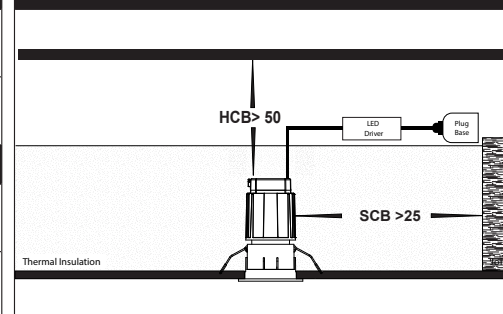

SAMPLE INSTALLATION DIAGRAM