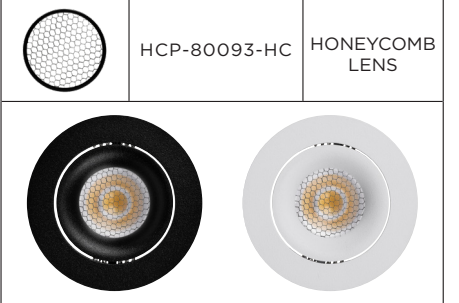

OPTIONAL HONEYCOMB LENS

*See Warranty Terms & Conditions for More Information