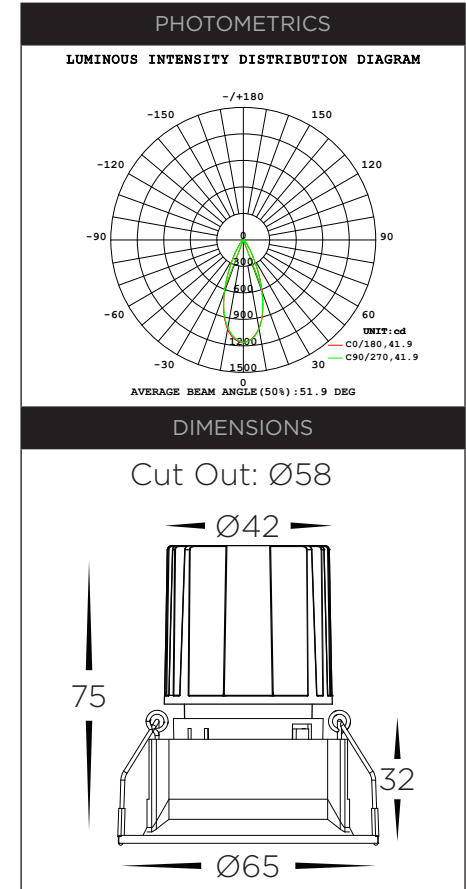

Website

PRODUCT SPECIFICATIONS	
MATERIAL	ALUMINIUM
COLOUR / FINISH	BLACK OR WHITE
INSTALLATION TYPE	CEILING - RECESSED
CUT OUT	Ø58MM
COLOUR TEMP	DIM TO WARM 1800K - 3000K
LUMENS	655LM
INPUT VOLTAGE	240V (SUPPLIED WITH FLEX & PLUG)
PROTECTION CLASS	2 (NO EARTH REQUIRED)
LAMP BASE	BUILT IN LED
MAX WATTAGE	9W
DIMMING	TRIAC OR DALI 2
CRI	90+
BEAM ANGLE	50°
IP RATING	IP44
IK RATING	IK02
LAMP EXPECTANCY	>50,000HRS*
SDCM	<3
UGR	<19
IC RATING	IC-4
DIFFUSER TYPE	PC
TILT	NO TILT
WARRANTY	5 YEARS REPLACEMENT*