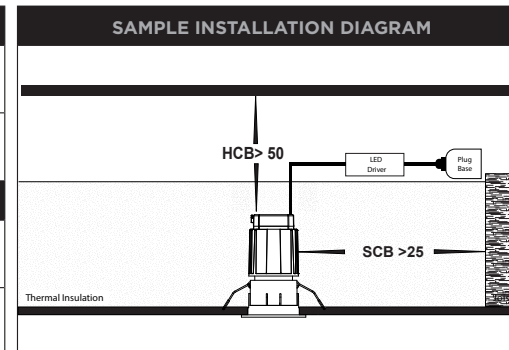

Website

PRODUCT SPECIFICATIONS	
MATERIAL	ALUMINIUM
COLOUR / FINISH	BLACK OR WHITE
INSTALLATION TYPE	CEILING - RECESSED
CUT OUT	Ø58MM
COLOUR TEMP	DIM TO WARM 1800K - 3000K
LUMENS	655LM
INPUT VOLTAGE	240V (SUPPLIED WITH FLEX & PLUG)
PROTECTION CLASS	2 (NO EARTH REQUIRED)
LAMP BASE	BUILT IN LED
MAX WATTAGE	9W
DIMMING	TRIAC OR DALI 2
CRI	90+
BEAM ANGLE	50°
IP RATING	IP44
IK RATING	IK02
LAMP EXPECTANCY	>50,000HRS*
SDCM	<3
UGR	<19
IC RATING	IC-4
DIFFUSER TYPE	PC
TILT	NO TILT
WARRANTY	5 YEARS REPLACEMENT*

PRODUCT ORDERING

ALUMINIUM BLACK						
	HCP-81228409	1800K - 3000K	655LM	DIM TO WARM 9W BUILT IN LED	TRIAC DIMMABLE	9350418095756
	HCP-81248409				DALI DIMMABLE	9350418095855
ALUMINIUM WHITE						
	HCP-81328409	1800K - 3000K	655LM	DIM TO WARM 9W BUILT IN LED	TRIAC DIMMABLE	9350418095800
	HCP-81348409				DALI DIMMABLE	9350418095909