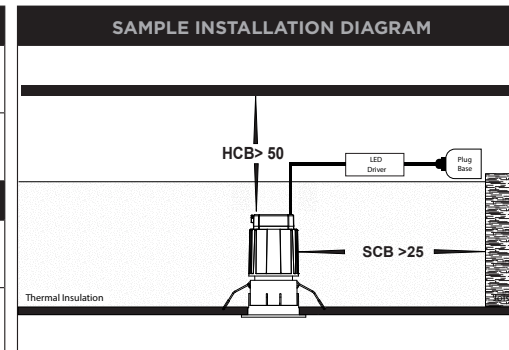

Website

PRODUCT SPECIFICATIONS

MATERIAL	ALUMINIUM
COLOUR / FINISH	BLACK OR WHITE
INSTALLATION TYPE	CEILING - RECESSED
CUT OUT	Ø58MM
COLOUR TEMP	DIM TO WARM 1800K - 3000K
LUMENS	655LM
INPUT VOLTAGE	240V (SUPPLIED WITH FLEX & PLUG)
PROTECTION CLASS	2 (NO EARTH REQUIRED)
LAMP BASE	BUILT IN LED
MAX WATTAGE	9W
DIMMING	TRIAC OR DALI 2
CRI	90+
BEAM ANGLE	50°
IP RATING	IP44
IK RATING	IK02
LAMP EXPECTANCY	>50,000HRS*
SDCM	<3
UGR	<19
IC RATING	IC-4
DIFFUSER TYPE	PC
TILT	NO TILT
WARRANTY	5 YEARS REPLACEMENT*

PRODUCT ORDERING

ALUMINIUM BLACK						
	HCP-81228309	1800K - 3000K	655LM	DIM TO WARM 9W BUILT IN LED	TRIAC DIMMABLE	9350418095749
	HCP-81248309				DALI DIMMABLE	9350418095848
ALUMINIUM WHITE						
	HCP-81328309	1800K - 3000K	655LM	DIM TO WARM 9W BUILT IN LED	TRIAC DIMMABLE	9350418095794
	HCP-81348309				DALI DIMMABLE	9350418095893