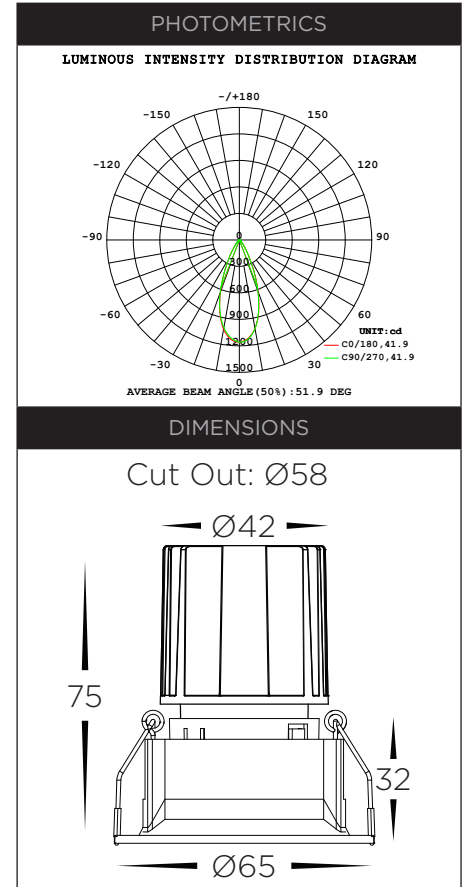

Website

PRODUCT SPECIFICATIONS

MATERIAL	ALUMINIUM
COLOUR / FINISH	BLACK OR WHITE
INSTALLATION TYPE	CEILING - RECESSED
CUT OUT	Ø58MM
COLOUR TEMP	DIM TO WARM 1800K - 3000K
LUMENS	655LM
INPUT VOLTAGE	240V (SUPPLIED WITH FLEX & PLUG)
PROTECTION CLASS	2 (NO EARTH REQUIRED)
LAMP BASE	BUILT IN LED
MAX WATTAGE	9W
DIMMING	TRIAC OR DALI 2
CRI	90+
BEAM ANGLE	50°
IP RATING	IP44
IK RATING	IK02
LAMP EXPECTANCY	>50,000HRS*
SDCM	<3
UGR	<19
IC RATING	IC-4
DIFFUSER TYPE	PC
TILT	NO TILT
WARRANTY	5 YEARS REPLACEMENT*