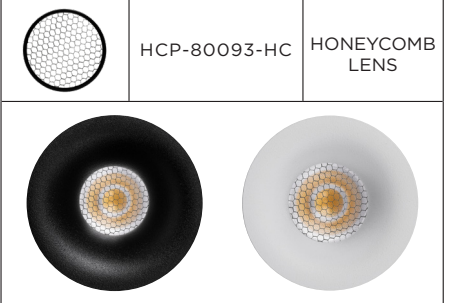

OPTIONAL HONEYCOMB LENS

*See Warranty Terms & Conditions for More Information