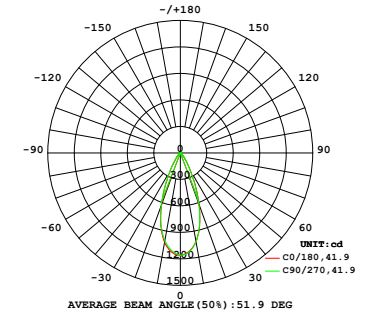

Website

PRODUCT SPECIFICATIONS

MATERIAL	ALUMINIUM
COLOUR / FINISH	BLACK OR WHITE
INSTALLATION TYPE	CEILING - RECESSED
CUT OUT	Ø48MM
COLOUR TEMP	DIM TO WARM 1800K - 3000K
LUMENS	655LM
INPUT VOLTAGE	240V (SUPPLIED WITH FLEX & PLUG)
PROTECTION CLASS	2 (NO EARTH REQUIRED)
LAMP BASE	BUILT IN LED
MAX WATTAGE	9W
DIMMING	TRIAC OR DALI 2
CRI	90+
BEAM ANGLE	50°
IP RATING	IP44
IK RATING	IK02
LAMP EXPECTANCY	>50,000HRS*
SDCM	<3
UGR	<19
IC RATING	IC-4
DIFFUSER TYPE	PC
TILT	NO TILT
WARRANTY	5 YEARS REPLACEMENT*

PHOTOMETRICS

LUMINOUS INTENSITY DISTRIBUTION DIAGRAM

DIMENSIONS

Cut Out: Ø48

PRODUCT ORDERING

ALUMINIUM BLACK						
	HCP-81228209	1800K - 3000K	655LM	DIM TO WARM 9W BUILT IN LED	TRIAC DIMMABLE	9350418095732
	HCP-81248209				DALI DIMMABLE	9350418095831
ALUMINIUM WHITE						
	HCP-81328209	1800K - 3000K	655LM	DIM TO WARM 9W BUILT IN LED	TRIAC DIMMABLE	9350418095787
	HCP-81348209				DALI DIMMABLE	9350418095886