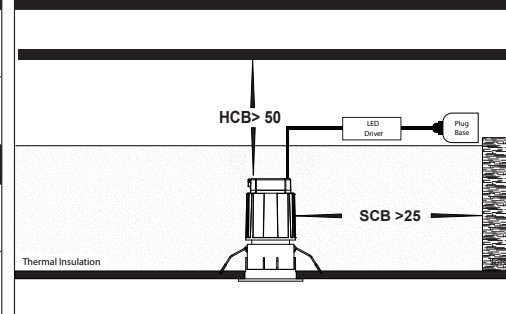

Website

PRODUCT SPECIFICATIONS

MATERIAL	ALUMINIUM
COLOUR / FINISH	BLACK OR WHITE
INSTALLATION TYPE	CEILING - RECESSED
CUT OUT	Ø48MM
COLOUR TEMP	DIM TO WARM 1800K - 3000K
LUMENS	655LM
INPUT VOLTAGE	240V (SUPPLIED WITH FLEX & PLUG)
PROTECTION CLASS	2 (NO EARTH REQUIRED)
LAMP BASE	BUILT IN LED
MAX WATTAGE	9W
DIMMING	TRIAC OR DALI 2
CRI	90+
BEAM ANGLE	50°
IP RATING	IP44
IK RATING	IK02
LAMP EXPECTANCY	>50,000HRS*
SDCM	<3
UGR	<19
IC RATING	IC-4
DIFFUSER TYPE	PC
TILT	NO TILT
WARRANTY	5 YEARS REPLACEMENT*

PHOTOMETRICS

LUMINOUS INTENSITY DISTRIBUTION DIAGRAM

DIMENSIONS

Cut Out: Ø48

PRODUCT ORDERING

ALUMINIUM BLACK						
	HCP-81228209	1800K - 3000K	655LM	DIM TO WARM 9W BUILT IN LED	TRIAC DIMMABLE	9350418095732
	HCP-81248209				DALI DIMMABLE	9350418095831
ALUMINIUM WHITE						
	HCP-81328209	1800K - 3000K	655LM	DIM TO WARM 9W BUILT IN LED	TRIAC DIMMABLE	9350418095787
	HCP-81348209				DALI DIMMABLE	9350418095886

SAMPLE INSTALLATION DIAGRAM

OPTIONAL HONEYCOMB LENS

*See Warranty Terms & Conditions for More Information