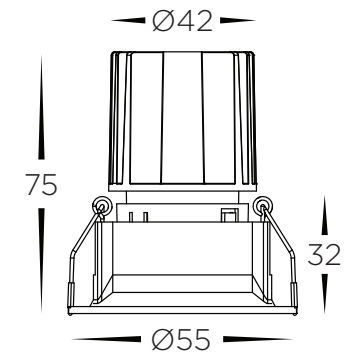

Website

PRODUCT SPECIFICATIONS

MATERIAL	ALUMINIUM
COLOUR / FINISH	BLACK OR WHITE
INSTALLATION TYPE	CEILING - RECESSED
CUT OUT	Ø48MM
COLOUR TEMP	DIM TO WARM 1800K - 3000K
LUMENS	655LM
INPUT VOLTAGE	240V (SUPPLIED WITH FLEX & PLUG)
PROTECTION CLASS	2 (NO EARTH REQUIRED)
LAMP BASE	BUILT IN LED
MAX WATTAGE	9W
DIMMING	TRIAC OR DALI 2
CRI	90+
BEAM ANGLE	50°
IP RATING	IP44
IK RATING	IK02
LAMP EXPECTANCY	>50,000HRS*
SDCM	<3
UGR	<19
IC RATING	IC-4
DIFFUSER TYPE	PC
TILT	NO TILT
WARRANTY	5 YEARS REPLACEMENT*

PHOTOMETRICS

LUMINOUS INTENSITY DISTRIBUTION DIAGRAM

DIMENSIONS

Cut Out: Ø48

PRODUCT ORDERING

ALUMINIUM BLACK						
	HCP-81228209	1800K - 3000K	655LM	DIM TO WARM 9W BUILT IN LED	TRIAC DIMMABLE	9350418095732
	HCP-81248209				DALI DIMMABLE	9350418095831
ALUMINIUM WHITE						
	HCP-81328209	1800K - 3000K	655LM	DIM TO WARM 9W BUILT IN LED	TRIAC DIMMABLE	9350418095787
	HCP-81348209				DALI DIMMABLE	9350418095886