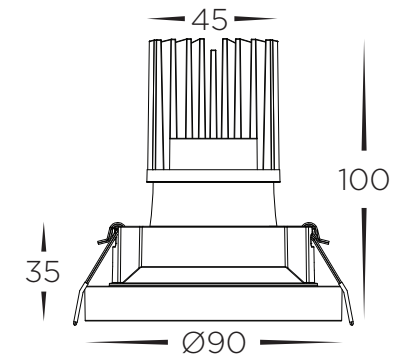

PRODUCT SPECIFICATIONS

| | |
|-------------------|-----------------------------------|
| MATERIAL | ALUMINIUM |
| COLOUR / FINISH | BLACK OR WHITE |
| INSTALLATION TYPE | CEILING - RECESSED |
| CUT OUT | Ø80MM |
| COLOUR TEMP | 2000K - 3000K (DIM TO WARM) |
| LUMENS | 844LM |
| INPUT VOLTAGE | 240V (SUPPLIED WITH FLEX & PLUG) |
| PROTECTION CLASS | 2 (NO EARTH REQUIRED) |
| LAMP BASE | BUILT IN LED |
| MAX WATTAGE | 13W |
| DIMMING | TRIAC OR DALI 2 |
| CRI | 95+ |
| BEAM ANGLE | 60° (OTHER BEAM ANGLES AVAILABLE) |
| IP RATING | IP44 |
| IK RATING | IK02 |
| LAMP EXPECTANCY | >50,000HRS* |
| SDCM | <3 |
| UGR | <25 |
| IC RATING | IC-4 |
| DIFFUSER TYPE | PC |
| TILT | NO TILT |
| WARRANTY | 5 YEARS REPLACEMENT* |

PHOTOMETRICS

C Plane Distribution Diagram

DIMENSIONS

Cut Out = Ø80mm

PRODUCT ORDERING

| ALUMINIUM BLACK | | | | | | |
|-----------------|--------------|---------------|-------|------------------|----------------|---------------|
| | HCP-81228153 | 2000K - 3000K | 844LM | 13W BUILT IN LED | TRIAC DIMMABLE | 9350418096340 |
| | HCP-81248153 | | | | DALI DIMMABLE | 9350418096647 |
| ALUMINIUM WHITE | | | | | | |
| | HCP-81328153 | 2000K - 3000K | 844LM | 13W BUILT IN LED | TRIAC DIMMABLE | 9350418096494 |
| | HCP-81348153 | | | | DALI DIMMABLE | 9350418096791 |