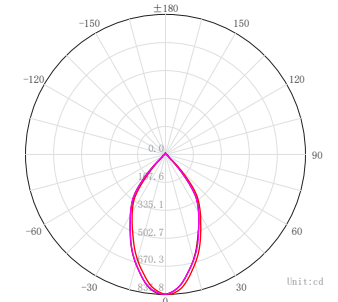

PRODUCT SPECIFICATIONS

| | |
|-------------------|-----------------------------------|
| MATERIAL | ALUMINIUM |
| COLOUR / FINISH | BLACK OR WHITE |
| INSTALLATION TYPE | CEILING - RECESSED |
| CUT OUT | Ø80MM |
| COLOUR TEMP | 2000K - 3000K (DIM TO WARM) |
| LUMENS | 844LM |
| INPUT VOLTAGE | 240V (SUPPLIED WITH FLEX & PLUG) |
| PROTECTION CLASS | 2 (NO EARTH REQUIRED) |
| LAMP BASE | BUILT IN LED |
| MAX WATTAGE | 13W |
| DIMMING | TRIAC OR DALI 2 |
| CRI | 95+ |
| BEAM ANGLE | 60° (OTHER BEAM ANGLES AVAILABLE) |
| IP RATING | IP44 |
| IK RATING | IK02 |
| LAMP EXPECTANCY | >50,000HRS* |
| SDCM | <3 |
| UGR | <25 |
| IC RATING | IC-4 |
| DIFFUSER TYPE | PC |
| TILT | NO TILT |
| WARRANTY | 5 YEARS REPLACEMENT* |

PHOTOMETRICS

C Plane Distribution Diagram

DIMENSIONS

Cut Out = Ø80mm

PRODUCT ORDERING

| ALUMINIUM BLACK | | | | | | |
|-----------------|--------------|---------------|-------|------------------|----------------|---------------|
| | HCP-81228153 | 2000K - 3000K | 844LM | 13W BUILT IN LED | TRIAC DIMMABLE | 9350418096340 |
| | HCP-81248153 | | | | DALI DIMMABLE | 9350418096647 |
| ALUMINIUM WHITE | | | | | | |
| | HCP-81328153 | 2000K - 3000K | 844LM | 13W BUILT IN LED | TRIAC DIMMABLE | 9350418096494 |
| | HCP-81348153 | | | | DALI DIMMABLE | 9350418096791 |