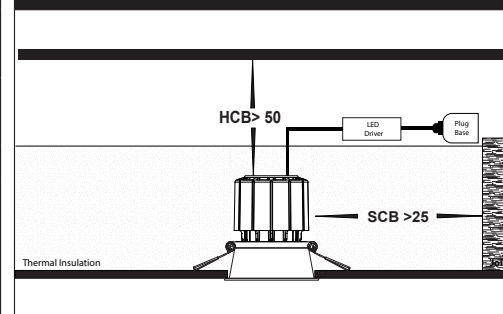

PRODUCT SPECIFICATIONS

| | |
|-------------------|-----------------------------------|
| MATERIAL | ALUMINIUM |
| COLOUR / FINISH | BLACK OR WHITE |
| INSTALLATION TYPE | CEILING - RECESSED |
| CUT OUT | Ø80MM |
| COLOUR TEMP | 2000K - 3000K (DIM TO WARM) |
| LUMENS | 844LM |
| INPUT VOLTAGE | 240V (SUPPLIED WITH FLEX & PLUG) |
| PROTECTION CLASS | 2 (NO EARTH REQUIRED) |
| LAMP BASE | BUILT IN LED |
| MAX WATTAGE | 13W |
| DIMMING | TRIAC OR DALI 2 |
| CRI | 95+ |
| BEAM ANGLE | 60° (OTHER BEAM ANGLES AVAILABLE) |
| IP RATING | IP44 |
| IK RATING | IK02 |
| LAMP EXPECTANCY | >50,000HRS* |
| SDCM | <3 |
| UGR | <25 |
| IC RATING | IC-4 |
| DIFFUSER TYPE | PC |
| TILT | NO TILT |
| WARRANTY | 5 YEARS REPLACEMENT* |

PHOTOMETRICS

C Plane Distribution Diagram

DIMENSIONS

Cut Out = Ø80mm

PRODUCT ORDERING

| ALUMINIUM BLACK | | | | | | |
|-----------------|--------------|---------------|-------|------------------|----------------|---------------|
| | HCP-81228153 | 2000K - 3000K | 844LM | 13W BUILT IN LED | TRIAC DIMMABLE | 9350418096340 |
| | HCP-81248153 | | | | DALI DIMMABLE | 9350418096647 |
| ALUMINIUM WHITE | | | | | | |
| | HCP-81328153 | 2000K - 3000K | 844LM | 13W BUILT IN LED | TRIAC DIMMABLE | 9350418096494 |
| | HCP-81348153 | | | | DALI DIMMABLE | 9350418096791 |

SAMPLE INSTALLATION DIAGRAM

OPTIONAL REFLECTORS

| | | |
|--|--------------|------------|
| | HCP-80091-15 | 15 Degrees |
| | HCP-80091-25 | 25 Degrees |
| | HCP-80091-38 | 38 Degrees |

*See Warranty Terms & Conditions for More Information