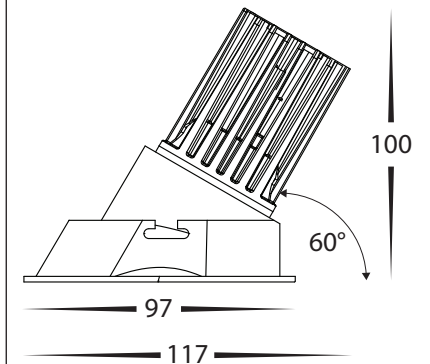

PRODUCT SPECIFICATIONS

MATERIAL	ALUMINIUM
COLOUR / FINISH	BLACK OR WHITE
INSTALLATION TYPE	CEILING - RECESSED
CUT OUT	Ø90MM
COLOUR TEMP	2000K - 3000K (DIM TO WARM)
LUMENS	844LM
INPUT VOLTAGE	240V (SUPPLIED WITH FLEX & PLUG)
PROTECTION CLASS	2 (NO EARTH REQUIRED)
LAMP BASE	BUILT IN LED
MAX WATTAGE	13W
DIMMING	TRIAC OR DALI 2
CRI	95+
BEAM ANGLE	60° (OTHER BEAM ANGLES AVAILABLE)
IP RATING	IP44
IK RATING	IK02
LAMP EXPECTANCY	>50,000HRS*
SDCM	<3
UGR	<19
IC RATING	IC-4
DIFFUSER TYPE	PC
TILT	NO TILT
WARRANTY	5 YEARS REPLACEMENT*

PHOTOMETRICS

C Plane Distribution Diagram

DIMENSIONS

Cut Out = 90mm

PRODUCT ORDERING

ALUMINIUM BLACK						
	HCP-81228143	2000K - 3000K	844LM	13W BUILT IN LED	TRIAC DIMMABLE	9350418096333
	HCP-81248143				DALI DIMMABLE	9350418096630
ALUMINIUM WHITE						
	HCP-81328143	2000K - 3000K	844LM	13W BUILT IN LED	TRIAC DIMMABLE	9350418096487
	HCP-81348143				DALI DIMMABLE	9350418096784