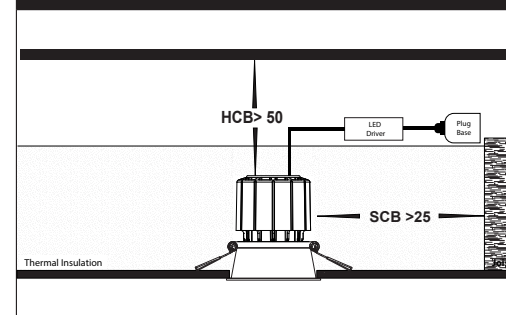

PRODUCT SPECIFICATIONS

MATERIAL	ALUMINIUM
COLOUR / FINISH	BLACK OR WHITE
INSTALLATION TYPE	CEILING - RECESSED
CUT OUT	Ø90MM
COLOUR TEMP	2000K - 3000K (DIM TO WARM)
LUMENS	844LM
INPUT VOLTAGE	240V (SUPPLIED WITH FLEX & PLUG)
PROTECTION CLASS	2 (NO EARTH REQUIRED)
LAMP BASE	BUILT IN LED
MAX WATTAGE	13W
DIMMING	TRIAC OR DALI 2
CRI	95+
BEAM ANGLE	60° (OTHER BEAM ANGLES AVAILABLE)
IP RATING	IP44
IK RATING	IK02
LAMP EXPECTANCY	>50,000HRS*
SDCM	<3
UGR	<19
IC RATING	IC-4
DIFFUSER TYPE	PC
TILT	NO TILT
WARRANTY	5 YEARS REPLACEMENT*

PHOTOMETRICS

C Plane Distribution Diagram

DIMENSIONS

Cut Out = 90mm

PRODUCT ORDERING

ALUMINIUM BLACK						
	HCP-81228143	2000K - 3000K	844LM	13W BUILT IN LED	TRIAC DIMMABLE	9350418096333
	HCP-81248143				DALI DIMMABLE	9350418096630
ALUMINIUM WHITE						
	HCP-81328143	2000K - 3000K	844LM	13W BUILT IN LED	TRIAC DIMMABLE	9350418096487
	HCP-81348143				DALI DIMMABLE	9350418096784

SAMPLE INSTALLATION DIAGRAM

OPTIONAL REFLECTORS

	HCP-80091-15	15 Degrees
	HCP-80091-25	25 Degrees
	HCP-80091-38	38 Degrees

*See Warranty Terms & Conditions for More Information