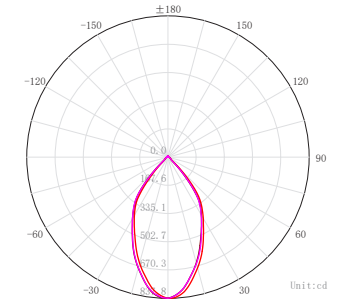

PRODUCT SPECIFICATIONS

MATERIAL	ALUMINIUM
COLOUR / FINISH	BLACK OR WHITE
INSTALLATION TYPE	CEILING - RECESSED
CUT OUT	Ø90MM
COLOUR TEMP	2000K - 3000K (DIM TO WARM)
LUMENS	844LM
INPUT VOLTAGE	240V (SUPPLIED WITH FLEX & PLUG)
PROTECTION CLASS	2 (NO EARTH REQUIRED)
LAMP BASE	BUILT IN LED
MAX WATTAGE	13W
DIMMING	TRIAC OR DALI 2
CRI	95+
BEAM ANGLE	60° (OTHER BEAM ANGLES AVAILABLE)
IP RATING	IP44
IK RATING	IK02
LAMP EXPECTANCY	>50,000HRS*
SDCM	<3
UGR	<19
IC RATING	IC-4
DIFFUSER TYPE	PC
TILT	NO TILT
WARRANTY	5 YEARS REPLACEMENT*

PHOTOMETRICS

C Plane Distribution Diagram

DIMENSIONS

Cut Out = 90mm

PRODUCT ORDERING

ALUMINIUM BLACK						
	HCP-81228143	2000K - 3000K	844LM	13W BUILT IN LED	TRIAC DIMMABLE	9350418096333
	HCP-81248143				DALI DIMMABLE	9350418096630
ALUMINIUM WHITE						
	HCP-81328143	2000K - 3000K	844LM	13W BUILT IN LED	TRIAC DIMMABLE	9350418096487
	HCP-81348143				DALI DIMMABLE	9350418096784