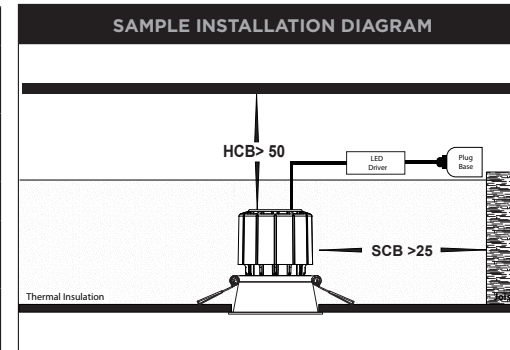

PRODUCT SPECIFICATIONS	
MATERIAL	ALUMINIUM
COLOUR / FINISH	BLACK OR WHITE
INSTALLATION TYPE	CEILING - RECESSED
CUT OUT	Ø70MM
COLOUR TEMP	2000K - 3000K (DIM TO WARM)
LUMENS	844LM
INPUT VOLTAGE	240V (SUPPLIED WITH FLEX & PLUG)
PROTECTION CLASS	2 (NO EARTH REQUIRED)
LAMP BASE	BUILT IN LED
MAX WATTAGE	13W
DIMMING	TRIAC OR DALI 2
CRI	95+
BEAM ANGLE	60° (OTHER BEAM ANGLES AVAILABLE)
IP RATING	IP44
IK RATING	IK02
LAMP EXPECTANCY	>50,000HRS*
SDCM	<3
UGR	<25
IC RATING	IC-4
DIFFUSER TYPE	PC
TILT	NO TILT
WARRANTY	5 YEARS REPLACEMENT*

PHOTOMETRICS

C Plane Distribution Diagram

DIMENSIONS

Cut Out: Ø70

PRODUCT ORDERING

ALUMINIUM BLACK						
	HCP-81228133	2000K - 3000K	844LM	13W BUILT IN LED	TRIAC DIMMABLE	9350418096326
	HCP-81248133				DALI DIMMABLE	9350418096623
ALUMINIUM WHITE						
	HCP-81328133	2000K - 3000K	844LM	13W BUILT IN LED	TRIAC DIMMABLE	9350418096470
	HCP-81348133				DALI DIMMABLE	9350418096777