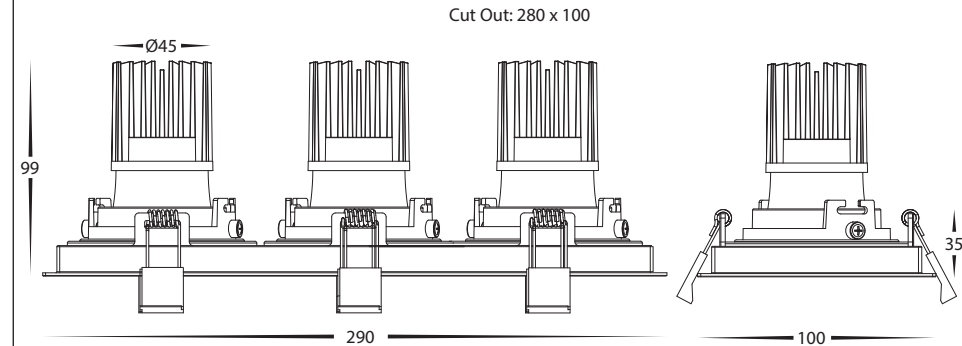

## PRODUCT SPECIFICATIONS

|                   |                                   |
|-------------------|-----------------------------------|
| MATERIAL          | ALUMINIUM                         |
| COLOUR / FINISH   | BLACK OR WHITE                    |
| INSTALLATION TYPE | CEILING - RECESSED                |
| CUT OUT           | 280MM X 100MM                     |
| COLOUR TEMP       | 2000K - 3000K (DIM TO WARM)       |
| LUMENS            | 3X 844LM                          |
| INPUT VOLTAGE     | 240V (SUPPLIED WITH FLEX & PLUG)  |
| PROTECTION CLASS  | 2 (NO EARTH REQUIRED)             |
| LAMP BASE         | BUILT IN LED                      |
| MAX WATTAGE       | 3X 13W                            |
| DIMMING           | TRIAC OR DALI 2                   |
| CRI               | 95+                               |
| BEAM ANGLE        | 60° (OTHER BEAM ANGLES AVAILABLE) |
| IP RATING         | IP44                              |
| IK RATING         | IK02                              |
| LAMP EXPECTANCY   | >50,000HRS*                       |
| SDCM              | <3                                |
| UGR               | <25                               |
| IC RATING         | IC-4                              |
| DIFFUSER TYPE     | PC                                |
| TILT              | 20°                               |
| WARRANTY          | 5 YEARS REPLACEMENT*              |

## PHOTOMETRICS

C Plane Distribution Diagram

| C Plane [50%MaxAng.] [10%MaxAng.] |      |      |
|-----------------------------------|------|------|
| C180.0 280.0 :                    | 58.5 | 91.4 |
| C0.0 180.0 :                      | 58.5 | 91.4 |
| C90.0 270.0 :                     | 58.5 | 91.1 |

## DIMENSIONS