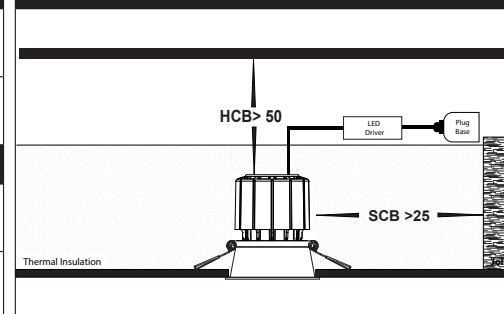

SAMPLE INSTALLATION DIAGRAM

OPTIONAL REFLECTORS

	HCP-80091-15	15 Degrees
	HCP-80091-25	25 Degrees
	HCP-80091-38	38 Degrees

*See Warranty Terms & Conditions for More Information