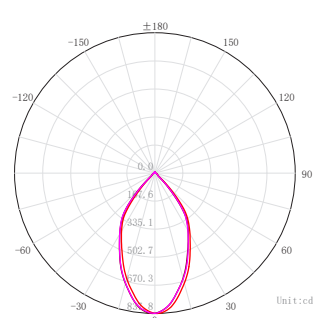

## PHOTOMETRICS

C Plane Distribution Diagram

| C Plane [50%MaxAng.] [10%MaxAng.] |      |      |
|-----------------------------------|------|------|
| C180.0 280.0 :                    | 58.5 | 91.4 |
| C0.0 180.0 :                      | 58.5 | 91.4 |
| C90.0 270.0 :                     | 58.5 | 91.1 |

## DIMENSIONS