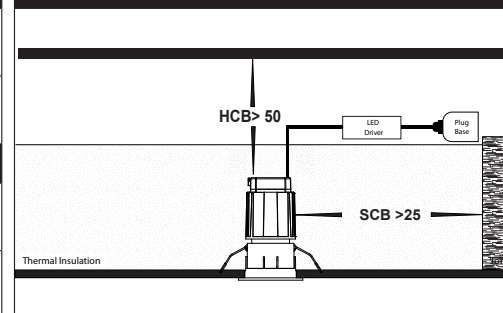

SAMPLE INSTALLATION DIAGRAM