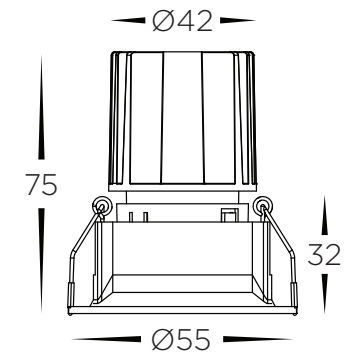

## PRODUCT SPECIFICATIONS

MATERIAL	ALUMINIUM
COLOUR / FINISH	BLACK OR WHITE
INSTALLATION TYPE	CEILING - RECESSED
CUT OUT	Ø48MM
COLOUR TEMP	DIM TO WARM 1800K - 3000K
LUMENS	655LM
INPUT VOLTAGE	240V (SUPPLIED WITH FLEX & PLUG)
PROTECTION CLASS	2 (NO EARTH REQUIRED)
LAMP BASE	BUILT IN LED
MAX WATTAGE	9W
DIMMING	TRIAC OR DALI 2
CRI	90+
BEAM ANGLE	50°
IP RATING	IP44
IK RATING	IK02
LAMP EXPECTANCY	>50,000HRS*
SDCM	<3
UGR	<19
IC RATING	IC-4
DIFFUSER TYPE	PC
TILT	NO TILT
WARRANTY	5 YEARS REPLACEMENT*

## DIMENSIONS

Cut Out: Ø48