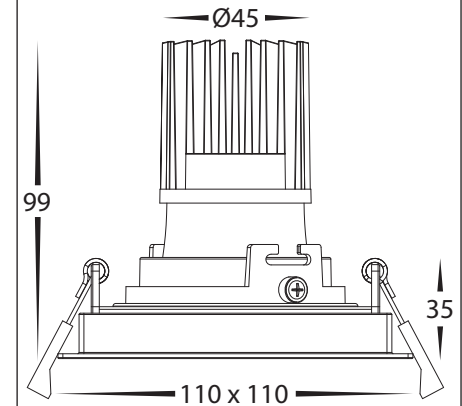

PRODUCT SPECIFICATIONS

MATERIAL	ALUMINIUM
COLOUR / FINISH	BLACK OR WHITE
INSTALLATION TYPE	CEILING - RECESSED
CUT OUT	100MM X 100MM
COLOUR TEMP	2000K - 3000K (DIM TO WARM)
LUMENS	844LM
INPUT VOLTAGE	240V (SUPPLIED WITH FLEX & PLUG)
PROTECTION CLASS	2 (NO EARTH REQUIRED)
LAMP BASE	BUILT IN LED
MAX WATTAGE	13W
DIMMING	TRIAC OR DALI 2
CRI	95+
BEAM ANGLE	60° (OTHER BEAM ANGLES AVAILABLE)
IP RATING	IP44
IK RATING	IK02
LAMP EXPECTANCY	>50,000HRS*
SDCM	<3
UGR	<25
IC RATING	IC-4
DIFFUSER TYPE	PC
TILT	20°
WARRANTY	5 YEARS REPLACEMENT*

PHOTOMETRICS

C Plane Distribution Diagram

DIMENSIONS

Cut Out: 100 x 100

PRODUCT ORDERING

ALUMINIUM BLACK						
	HCP-81228103	2000K - 3000K	844LM	13W BUILT IN LED	TRIAC DIMMABLE	9350418096296
	HCP-81248103				DALI DIMMABLE	9350418096593
ALUMINIUM WHITE						
	HCP-81328103	2000K - 3000K	844LM	13W BUILT IN LED	TRIAC DIMMABLE	9350418096449
	HCP-81348103				DALI DIMMABLE	9350418096746