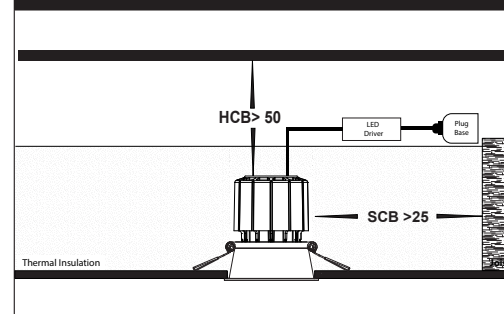

PRODUCT SPECIFICATIONS

MATERIAL	ALUMINIUM
COLOUR / FINISH	BLACK OR WHITE
INSTALLATION TYPE	CEILING - RECESSED
CUT OUT	100MM X 100MM
COLOUR TEMP	2000K - 3000K (DIM TO WARM)
LUMENS	844LM
INPUT VOLTAGE	240V (SUPPLIED WITH FLEX & PLUG)
PROTECTION CLASS	2 (NO EARTH REQUIRED)
LAMP BASE	BUILT IN LED
MAX WATTAGE	13W
DIMMING	TRIAC OR DALI 2
CRI	95+
BEAM ANGLE	60° (OTHER BEAM ANGLES AVAILABLE)
IP RATING	IP44
IK RATING	IK02
LAMP EXPECTANCY	>50,000HRS*
SDCM	<3
UGR	<25
IC RATING	IC-4
DIFFUSER TYPE	PC
TILT	20°
WARRANTY	5 YEARS REPLACEMENT*

PHOTOMETRICS

C Plane Distribution Diagram

DIMENSIONS

Cut Out: 100 x 100

PRODUCT ORDERING

ALUMINIUM BLACK						
	HCP-81228103	2000K - 3000K	844LM	13W BUILT IN LED	TRIAC DIMMABLE	9350418096296
	HCP-81248103				DALI DIMMABLE	9350418096593
ALUMINIUM WHITE						
	HCP-81328103	2000K - 3000K	844LM	13W BUILT IN LED	TRIAC DIMMABLE	9350418096449
	HCP-81348103				DALI DIMMABLE	9350418096746

SAMPLE INSTALLATION DIAGRAM

OPTIONAL REFLECTORS

	HCP-80091-15	15 Degrees
	HCP-80091-25	25 Degrees
	HCP-80091-38	38 Degrees

*See Warranty Terms & Conditions for More Information