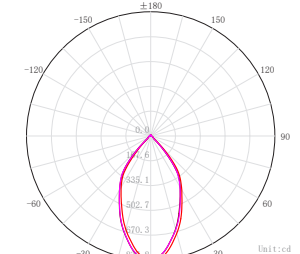

PHOTOMETRICS

C Plane Distribution Diagram

DIMENSIONS

Cut Out: 100 x 100

PRODUCT ORDERING

ALUMINIUM BLACK						
	HCP-81228103	2000K - 3000K	844LM	13W BUILT IN LED	TRIAC DIMMABLE	9350418096296
	HCP-81248103				DALI DIMMABLE	9350418096593
ALUMINIUM WHITE						
	HCP-81328103	2000K - 3000K	844LM	13W BUILT IN LED	TRIAC DIMMABLE	9350418096449
	HCP-81348103				DALI DIMMABLE	9350418096746