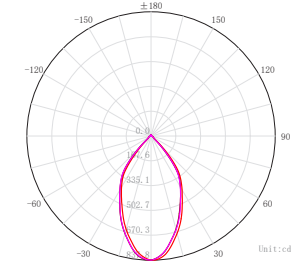

PHOTOMETRICS

C Plane Distribution Diagram