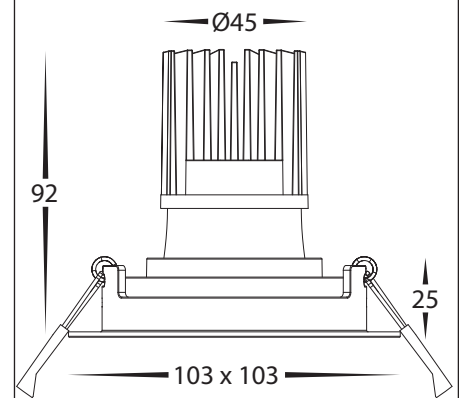

DIMENSIONS

Cut Out: Ø90

PRODUCT ORDERING

ALUMINIUM BLACK						
	HCP-81228093	2000K - 3000K	844LM	13W BUILT IN LED	TRIAC DIMMABLE	9350418096289
	HCP-81248093				DALI DIMMABLE	9350418096586
ALUMINIUM WHITE						
	HCP-81328093	2000K - 3000K	844LM	13W BUILT IN LED	TRIAC DIMMABLE	9350418096432
	HCP-81348093				DALI DIMMABLE	9350418096739