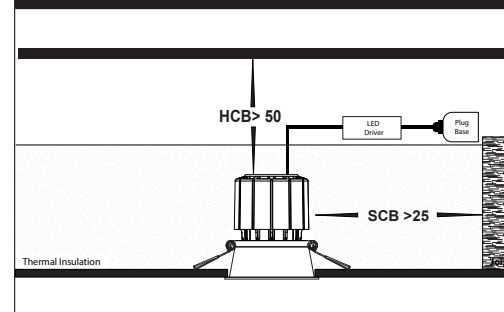

SAMPLE INSTALLATION DIAGRAM

OPTIONAL REFLECTORS

	HCP-80091-15	15 Degrees
	HCP-80091-25	25 Degrees
	HCP-80091-38	38 Degrees

*See Warranty Terms & Conditions for More Information