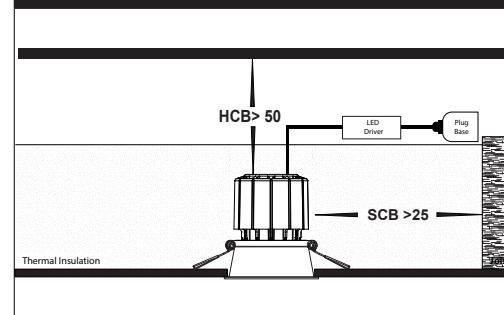

PRODUCT SPECIFICATIONS

MATERIAL	ALUMINIUM
COLOUR / FINISH	BLACK OR WHITE
INSTALLATION TYPE	CEILING - RECESSED
CUT OUT	Ø92MM
COLOUR TEMP	2000K - 3000K (DIM TO WARM)
LUMENS	844LM
INPUT VOLTAGE	240V (SUPPLIED WITH FLEX & PLUG)
PROTECTION CLASS	2 (NO EARTH REQUIRED)
LAMP BASE	BUILT IN LED
MAX WATTAGE	13W
DIMMING	TRIAC OR DALI 2
CRI	95+
BEAM ANGLE	60° (OTHER BEAM ANGLES AVAILABLE)
IP RATING	IP44
IK RATING	IK02
LAMP EXPECTANCY	>50,000HRS*
SDCM	<3
UGR	<25
IC RATING	IC-4
DIFFUSER TYPE	PC
TILT	20°
WARRANTY	5 YEARS REPLACEMENT*

PHOTOMETRICS

C Plane Distribution Diagram

DIMENSIONS

Cut Out: Ø92

PRODUCT ORDERING

ALUMINIUM BLACK						
	HCP-81228083	2000K - 3000K	844LM	13W BUILT IN LED	TRIAC DIMMABLE	9350418096272
	HCP-81248083				DALI DIMMABLE	9350418096579
ALUMINIUM WHITE						
	HCP-81328083	2000K - 3000K	844LM	13W BUILT IN LED	TRIAC DIMMABLE	9350418096425
	HCP-81348083				DALI DIMMABLE	9350418096722

SAMPLE INSTALLATION DIAGRAM

OPTIONAL REFLECTORS

	HCP-80091-15	15 Degrees
	HCP-80091-25	25 Degrees
	HCP-80091-38	38 Degrees

*See Warranty Terms & Conditions for More Information