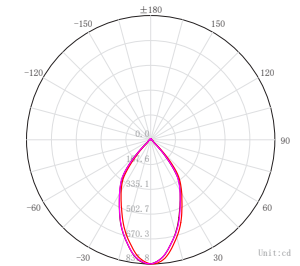

PRODUCT SPECIFICATIONS

MATERIAL	ALUMINIUM
COLOUR / FINISH	BLACK OR WHITE
INSTALLATION TYPE	CEILING - RECESSED
CUT OUT	Ø92MM
COLOUR TEMP	2000K - 3000K (DIM TO WARM)
LUMENS	844LM
INPUT VOLTAGE	240V (SUPPLIED WITH FLEX & PLUG)
PROTECTION CLASS	2 (NO EARTH REQUIRED)
LAMP BASE	BUILT IN LED
MAX WATTAGE	13W
DIMMING	TRIAC OR DALI 2
CRI	95+
BEAM ANGLE	60° (OTHER BEAM ANGLES AVAILABLE)
IP RATING	IP44
IK RATING	IK02
LAMP EXPECTANCY	>50,000HRS*
SDCM	<3
UGR	<25
IC RATING	IC-4
DIFFUSER TYPE	PC
TILT	20°
WARRANTY	5 YEARS REPLACEMENT*

PHOTOMETRICS

C Plane Distribution Diagram

DIMENSIONS

Cut Out: Ø92

PRODUCT ORDERING

ALUMINIUM BLACK						
	HCP-81228083	2000K - 3000K	844LM	13W BUILT IN LED	TRIAC DIMMABLE	9350418096272
	HCP-81248083				DALI DIMMABLE	9350418096579
ALUMINIUM WHITE						
	HCP-81328083	2000K - 3000K	844LM	13W BUILT IN LED	TRIAC DIMMABLE	9350418096425
	HCP-81348083				DALI DIMMABLE	9350418096722