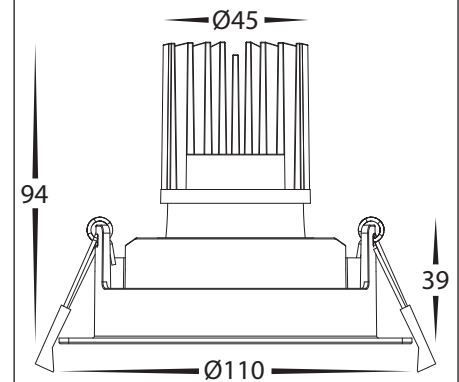

PRODUCT SPECIFICATIONS

MATERIAL	ALUMINIUM
COLOUR / FINISH	BLACK OR WHITE
INSTALLATION TYPE	CEILING - RECESSED
CUT OUT	Ø92MM
COLOUR TEMP	2000K - 3000K (DIM TO WARM)
LUMENS	844LM
INPUT VOLTAGE	240V (SUPPLIED WITH FLEX & PLUG)
PROTECTION CLASS	2 (NO EARTH REQUIRED)
LAMP BASE	BUILT IN LED
MAX WATTAGE	13W
DIMMING	TRIAC OR DALI 2
CRI	95+
BEAM ANGLE	60° (OTHER BEAM ANGLES AVAILABLE)
IP RATING	IP44
IK RATING	IK02
LAMP EXPECTANCY	>50,000HRS*
SDCM	<3
UGR	<25
IC RATING	IC-4
DIFFUSER TYPE	PC
TILT	20°
WARRANTY	5 YEARS REPLACEMENT*

PHOTOMETRICS

C Plane Distribution Diagram

DIMENSIONS

Cut Out: Ø92

PRODUCT ORDERING

ALUMINIUM BLACK						
	HCP-81228083	2000K - 3000K	844LM	13W BUILT IN LED	TRIAC DIMMABLE	9350418096272
	HCP-81248083				DALI DIMMABLE	9350418096579
ALUMINIUM WHITE						
	HCP-81328083	2000K - 3000K	844LM	13W BUILT IN LED	TRIAC DIMMABLE	9350418096425
	HCP-81348083				DALI DIMMABLE	9350418096722