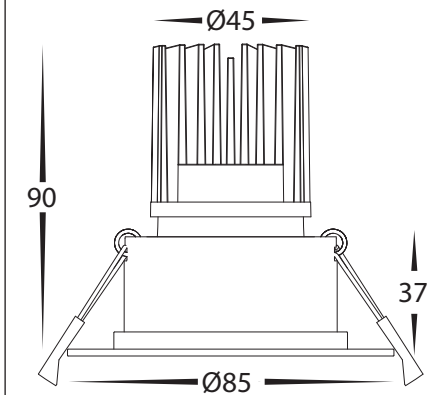

PRODUCT SPECIFICATIONS

MATERIAL	ALUMINIUM
COLOUR / FINISH	BLACK OR WHITE
INSTALLATION TYPE	CEILING - RECESSED
CUT OUT	Ø70MM
COLOUR TEMP	2000K - 3000K (DIM TO WARM)
LUMENS	844LM
INPUT VOLTAGE	240V (SUPPLIED WITH FLEX & PLUG)
PROTECTION CLASS	2 (NO EARTH REQUIRED)
LAMP BASE	BUILT IN LED
MAX WATTAGE	13W
DIMMING	TRIAC OR DALI 2
CRI	95+
BEAM ANGLE	60° (OTHER BEAM ANGLES AVAILABLE)
IP RATING	IP44
IK RATING	IK02
LAMP EXPECTANCY	>50,000HRS*
SDCM	<3
UGR	<15
IC RATING	IC-4
DIFFUSER TYPE	PC
TILT	NO TILT
WARRANTY	5 YEARS REPLACEMENT*

PHOTOMETRICS

C Plane Distribution Diagram

DIMENSIONS

Cut Out: Ø72mm

PRODUCT ORDERING

ALUMINIUM BLACK						
	HCP-81228073	2000K - 3000K	844LM	13W BUILT IN LED	TRIAC DIMMABLE	9350418096265
	HCP-81248073				DALI DIMMABLE	9350418096562
ALUMINIUM WHITE						
	HCP-81328073	2000K - 3000K	844LM	13W BUILT IN LED	TRIAC DIMMABLE	9350418096418
	HCP-81348073				DALI DIMMABLE	9350418096715

SAMPLE INSTALLATION DIAGRAM

OPTIONAL REFLECTORS

	HCP-80091-15	15 Degrees
	HCP-80091-25	25 Degrees
	HCP-80091-38	38 Degrees

*See Warranty Terms & Conditions for More Information