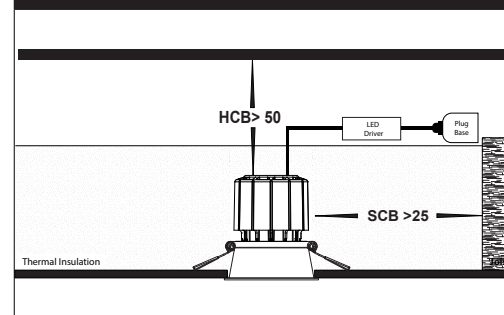

PRODUCT SPECIFICATIONS

MATERIAL	ALUMINIUM
COLOUR / FINISH	BLACK OR WHITE
INSTALLATION TYPE	CEILING - RECESSED
CUT OUT	Ø70MM
COLOUR TEMP	2000K - 3000K (DIM TO WARM)
LUMENS	844LM
INPUT VOLTAGE	240V (SUPPLIED WITH FLEX & PLUG)
PROTECTION CLASS	2 (NO EARTH REQUIRED)
LAMP BASE	BUILT IN LED
MAX WATTAGE	13W
DIMMING	TRIAC OR DALI 2
CRI	95+
BEAM ANGLE	60° (OTHER BEAM ANGLES AVAILABLE)
IP RATING	IP44
IK RATING	IK02
LAMP EXPECTANCY	>50,000HRS*
SDCM	<3
UGR	<15
IC RATING	IC-4
DIFFUSER TYPE	PC
TILT	NO TILT
WARRANTY	5 YEARS REPLACEMENT*

PHOTOMETRICS

C Plane Distribution Diagram

DIMENSIONS

Cut Out: Ø72mm

PRODUCT ORDERING

ALUMINIUM BLACK						
	HCP-81228073	2000K - 3000K	844LM	13W BUILT IN LED	TRIAC DIMMABLE	9350418096265
	HCP-81248073				DALI DIMMABLE	9350418096562
ALUMINIUM WHITE						
	HCP-81328073	2000K - 3000K	844LM	13W BUILT IN LED	TRIAC DIMMABLE	9350418096418
	HCP-81348073				DALI DIMMABLE	9350418096715

SAMPLE INSTALLATION DIAGRAM

OPTIONAL REFLECTORS

	HCP-80091-15	15 Degrees
	HCP-80091-25	25 Degrees
	HCP-80091-38	38 Degrees

*See Warranty Terms & Conditions for More Information