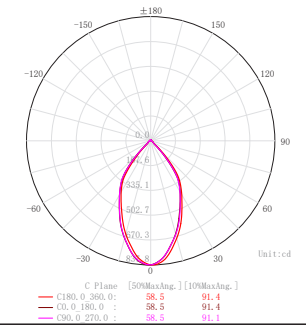

PRODUCT SPECIFICATIONS

MATERIAL	ALUMINIUM
COLOUR / FINISH	BLACK OR WHITE
INSTALLATION TYPE	CEILING - RECESSED
CUT OUT	Ø70MM
COLOUR TEMP	2000K - 3000K (DIM TO WARM)
LUMENS	844LM
INPUT VOLTAGE	240V (SUPPLIED WITH FLEX & PLUG)
PROTECTION CLASS	2 (NO EARTH REQUIRED)
LAMP BASE	BUILT IN LED
MAX WATTAGE	13W
DIMMING	TRIAC OR DALI 2
CRI	95+
BEAM ANGLE	60° (OTHER BEAM ANGLES AVAILABLE)
IP RATING	IP44
IK RATING	IK02
LAMP EXPECTANCY	>50,000HRS*
SDCM	<3
UGR	<15
IC RATING	IC-4
DIFFUSER TYPE	PC
TILT	NO TILT
WARRANTY	5 YEARS REPLACEMENT*

PHOTOMETRICS

C Plane Distribution Diagram

DIMENSIONS

Cut Out: Ø72mm

PRODUCT ORDERING

ALUMINIUM BLACK						
	HCP-81228073	2000K - 3000K	844LM	13W BUILT IN LED	TRIAC DIMMABLE	9350418096265
	HCP-81248073				DALI DIMMABLE	9350418096562
ALUMINIUM WHITE						
	HCP-81328073	2000K - 3000K	844LM	13W BUILT IN LED	TRIAC DIMMABLE	9350418096418
	HCP-81348073				DALI DIMMABLE	9350418096715