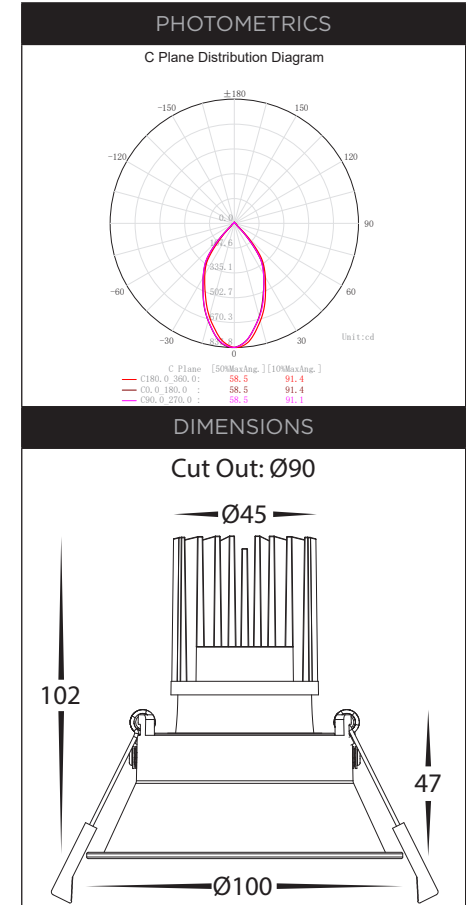

PRODUCT SPECIFICATIONS	
MATERIAL	ALUMINIUM
COLOUR / FINISH	BLACK OR WHITE
INSTALLATION TYPE	CEILING - RECESSED
CUT OUT	Ø90MM
COLOUR TEMP	2000K - 3000K (DIM TO WARM)
LUMENS	844LM
INPUT VOLTAGE	240V (SUPPLIED WITH FLEX & PLUG)
PROTECTION CLASS	2 (NO EARTH REQUIRED)
LAMP BASE	BUILT IN LED
MAX WATTAGE	13W
DIMMING	TRIAC OR DALI 2
CRI	95+
BEAM ANGLE	60° (OTHER BEAM ANGLES AVAILABLE)
IP RATING	IP44
IK RATING	IK02
LAMP EXPECTANCY	>50,000HRS*
SDCM	<3
UGR	<25
IC RATING	IC-4
TILT	NO TILT
WARRANTY	5 YEARS REPLACEMENT*