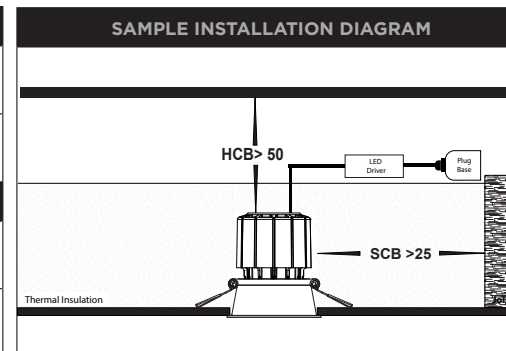

OPTIONAL REFLECTORS		
	HCP-80091-15	15 Degrees
	HCP-80091-25	25 Degrees
	HCP-80091-38	38 Degrees

*See Warranty Terms & Conditions for More Information