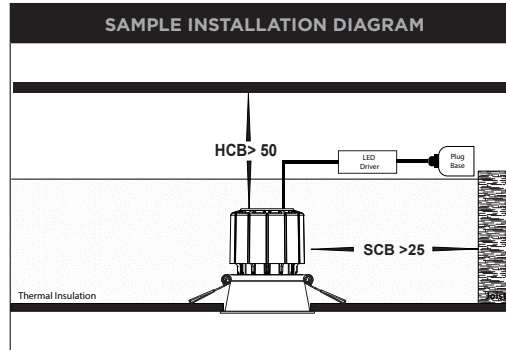

PRODUCT SPECIFICATIONS	
MATERIAL	ALUMINIUM
COLOUR / FINISH	BLACK OR WHITE
INSTALLATION TYPE	CEILING - RECESSED
CUT OUT	Ø76MM
COLOUR TEMP	2000K - 3000K (DIM TO WARM)
LUMENS	844LM
INPUT VOLTAGE	240V (SUPPLIED WITH FLEX & PLUG)
PROTECTION CLASS	2 (NO EARTH REQUIRED)
LAMP BASE	BUILT IN LED
MAX WATTAGE	13W
DIMMING	TRIAC OR DALI 2
CRI	95+
BEAM ANGLE	60° (OTHER BEAM ANGLES AVAILABLE)
IP RATING	IP44
IK RATING	IK02
LAMP EXPECTANCY	>50,000HRS*
SDCM	<3
UGR	<19
IC RATING	IC-4
TILT	NO TILT
WARRANTY	5 YEARS REPLACEMENT*

PHOTOMETRICS

C Plane Distribution Diagram

DIMENSIONS

Cut Out: Ø76

PRODUCT ORDERING

ALUMINIUM BLACK						
	HCP-81228033	2000K - 3000K	844LM	13W BUILT IN LED	TRIAC DIMMABLE	9350418096227
	HCP-81248033				DALI DIMMABLE	9350418096524
ALUMINIUM WHITE						
	HCP-81328033	2000K - 3000K	844LM	13W BUILT IN LED	TRIAC DIMMABLE	9350418096371
	HCP-81348033				DALI DIMMABLE	9350418096678

OPTIONAL REFLECTORS

	HCP-80091-15	15 Degrees
	HCP-80091-25	25 Degrees
	HCP-80091-38	38 Degrees

*See Warranty Terms & Conditions for More Information