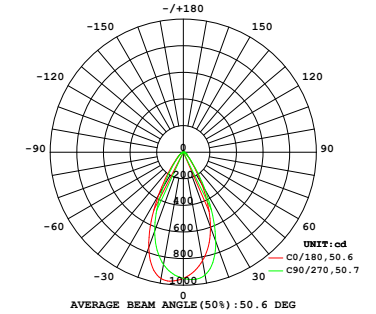

PRODUCT SPECIFICATIONS

MATERIAL	ALUMINIUM
COLOUR / FINISH	BLACK OR WHITE
INSTALLATION TYPE	CEILING - RECESSED
CUT OUT	Ø58MM
COLOUR TEMP	5 COLOUR - 2700K 3000K 4000K 5000K 5700K
LUMENS	750LM 760LM 785LM 800LM 805LM
INPUT VOLTAGE	240V (SUPPLIED WITH FLEX & PLUG)
PROTECTION CLASS	2 (NO EARTH REQUIRED)
LAMP BASE	BUILT IN LED
MAX WATTAGE	9W
DIMMING	TRIAC OR DALI 2
CRI	90+
BEAM ANGLE	50°
IP RATING	IP44
IK RATING	IK02
LAMP EXPECTANCY	>50,000HRS*
SDCM	<3
UGR	<25
IC RATING	IC-4
DIFFUSER TYPE	PC
TILT	20°
WARRANTY	5 YEARS REPLACEMENT*

PHOTOMETRICS

LUMINOUS INTENSITY DISTRIBUTION DIAGRAM

DIMENSIONS

Cut Out: Ø58

PRODUCT ORDERING

ALUMINIUM BLACK						
	HCP-81227509	2700K 3000K 4000K 5000K 5700K	750LM 760LM 785LM 800LM 805LM	5 COLOUR 9W BUILT IN LED	TRIAC DIMMABLE	9350418095565
	HCP-81247509				DALI DIMMABLE	9350418095664
ALUMINIUM WHITE						
	HCP-81327509	2700K 3000K 4000K 5000K 5700K	750LM 760LM 785LM 800LM 805LM	5 COLOUR 9W BUILT IN LED	TRIAC DIMMABLE	9350418095619
	HCP-81347509				DALI DIMMABLE	9350418095718