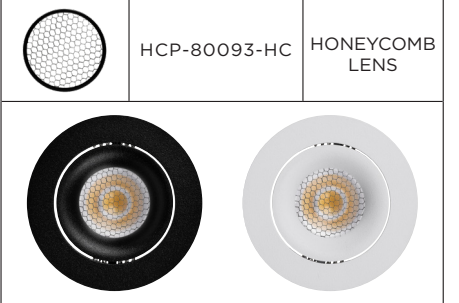

PRODUCT SPECIFICATIONS

MATERIAL	ALUMINIUM
COLOUR / FINISH	BLACK OR WHITE
INSTALLATION TYPE	CEILING - RECESSED
CUT OUT	Ø58MM
COLOUR TEMP	5 COLOUR - 2700K 3000K 4000K 5000K 5700K
LUMENS	750LM 760LM 785LM 800LM 805LM
INPUT VOLTAGE	240V (SUPPLIED WITH FLEX & PLUG)
PROTECTION CLASS	2 (NO EARTH REQUIRED)
LAMP BASE	BUILT IN LED
MAX WATTAGE	9W
DIMMING	TRIAC OR DALI 2
CRI	90+
BEAM ANGLE	50°
IP RATING	IP44
IK RATING	IK02
LAMP EXPECTANCY	>50,000HRS*
SDCM	<3
UGR	<25
IC RATING	IC-4
DIFFUSER TYPE	PC
TILT	20°
WARRANTY	5 YEARS REPLACEMENT*

PHOTOMETRICS

LUMINOUS INTENSITY DISTRIBUTION DIAGRAM

DIMENSIONS

Cut Out: Ø58

PRODUCT ORDERING

ALUMINIUM BLACK						
	HCP-81227509	2700K 3000K 4000K 5000K 5700K	750LM 760LM 785LM 800LM 805LM	5 COLOUR 9W BUILT IN LED	TRIAC DIMMABLE	9350418095565
	HCP-81247509				DALI DIMMABLE	9350418095664
ALUMINIUM WHITE						
	HCP-81327509	2700K 3000K 4000K 5000K 5700K	750LM 760LM 785LM 800LM 805LM	5 COLOUR 9W BUILT IN LED	TRIAC DIMMABLE	9350418095619
	HCP-81347509				DALI DIMMABLE	9350418095718

SAMPLE INSTALLATION DIAGRAM

OPTIONAL HONEYCOMB LENS

*See Warranty Terms & Conditions for More Information