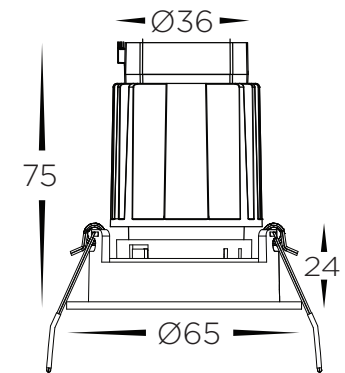

PRODUCT SPECIFICATIONS

MATERIAL	ALUMINIUM
COLOUR / FINISH	BLACK OR WHITE
INSTALLATION TYPE	CEILING - RECESSED
CUT OUT	Ø58MM
COLOUR TEMP	5 COLOUR - 2700K 3000K 4000K 5000K 5700K
LUMENS	750LM 760LM 785LM 800LM 805LM
INPUT VOLTAGE	240V (SUPPLIED WITH FLEX & PLUG)
PROTECTION CLASS	2 (NO EARTH REQUIRED)
LAMP BASE	BUILT IN LED
MAX WATTAGE	9W
DIMMING	TRIAC OR DALI 2
CRI	90+
BEAM ANGLE	50°
IP RATING	IP44
IK RATING	IK02
LAMP EXPECTANCY	>50,000HRS*
SDCM	<3
UGR	<25
IC RATING	IC-4
DIFFUSER TYPE	PC
TILT	20°
WARRANTY	5 YEARS REPLACEMENT*

PHOTOMETRICS

LUMINOUS INTENSITY DISTRIBUTION DIAGRAM

DIMENSIONS

Cut Out: Ø58

PRODUCT ORDERING

ALUMINIUM BLACK						
	HCP-81227509	2700K 3000K 4000K 5000K 5700K	750LM 760LM 785LM 800LM 805LM	5 COLOUR 9W BUILT IN LED	TRIAC DIMMABLE	9350418095565
	HCP-81247509				DALI DIMMABLE	9350418095664
ALUMINIUM WHITE						
	HCP-81327509	2700K 3000K 4000K 5000K 5700K	750LM 760LM 785LM 800LM 805LM	5 COLOUR 9W BUILT IN LED	TRIAC DIMMABLE	9350418095619
	HCP-81347509				DALI DIMMABLE	9350418095718