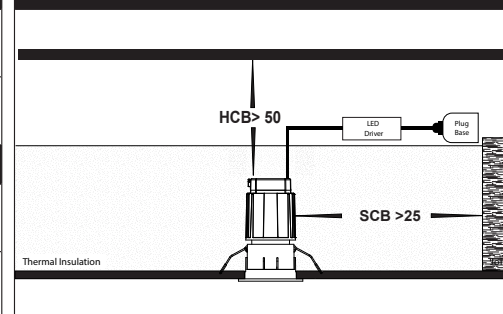

PRODUCT SPECIFICATIONS

MATERIAL	ALUMINIUM
COLOUR / FINISH	BLACK OR WHITE
INSTALLATION TYPE	CEILING - RECESSED
CUT OUT	Ø58MM
COLOUR TEMP	5 COLOUR - 2700K 3000K 4000K 5000K 5700K
LUMENS	750LM 760LM 785LM 800LM 805LM
INPUT VOLTAGE	240V (SUPPLIED WITH FLEX & PLUG)
PROTECTION CLASS	2 (NO EARTH REQUIRED)
LAMP BASE	BUILT IN LED
MAX WATTAGE	9W
DIMMING	TRIAC OR DALI 2
CRI	90+
BEAM ANGLE	50°
IP RATING	IP44
IK RATING	IK02
LAMP EXPECTANCY	>50,000HRS*
SDCM	<3
UGR	<25
IC RATING	IC-4
DIFFUSER TYPE	PC
TILT	20°
WARRANTY	5 YEARS REPLACEMENT*

PHOTOMETRICS

LUMINOUS INTENSITY DISTRIBUTION DIAGRAM

DIMENSIONS

Cut Out: Ø58

PRODUCT ORDERING

ALUMINIUM BLACK						
	HCP-81227509	2700K 3000K 4000K 5000K 5700K	750LM 760LM 785LM 800LM 805LM	5 COLOUR 9W BUILT IN LED	TRIAC DIMMABLE	9350418095565
	HCP-81247509				DALI DIMMABLE	9350418095664
ALUMINIUM WHITE						
	HCP-81327509	2700K 3000K 4000K 5000K 5700K	750LM 760LM 785LM 800LM 805LM	5 COLOUR 9W BUILT IN LED	TRIAC DIMMABLE	9350418095619
	HCP-81347509				DALI DIMMABLE	9350418095718

SAMPLE INSTALLATION DIAGRAM

OPTIONAL HONEYCOMB LENS

*See Warranty Terms & Conditions for More Information