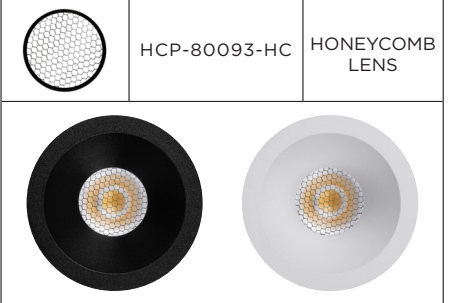

OPTIONAL HONEYCOMB LENS

*See Warranty Terms & Conditions for More Information