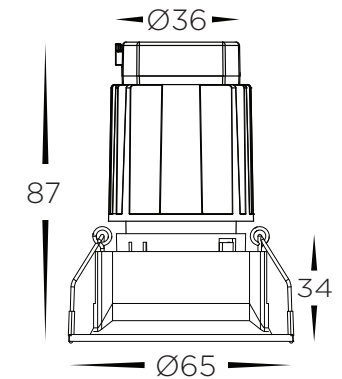

## PRODUCT SPECIFICATIONS

MATERIAL	ALUMINIUM
COLOUR / FINISH	BLACK OR WHITE
INSTALLATION TYPE	CEILING - RECESSED
CUT OUT	Ø58MM
COLOUR TEMP	5 COLOUR - 2700K   3000K   4000K   5000K   5700K
LUMENS	750LM   760LM   785LM   800LM   805LM
INPUT VOLTAGE	240V (SUPPLIED WITH FLEX & PLUG)
PROTECTION CLASS	2 (NO EARTH REQUIRED)
LAMP BASE	BUILT IN LED
MAX WATTAGE	9W
DIMMING	TRIAC OR DALI 2
CRI	90+
BEAM ANGLE	50°
IP RATING	IP44
IK RATING	IK02
LAMP EXPECTANCY	>50,000HRS*
SDCM	<3
UGR	<19
IC RATING	IC-4
DIFFUSER TYPE	PC
TILT	NO TILT
WARRANTY	5 YEARS REPLACEMENT*

## PHOTOMETRICS

## DIMENSIONS

Cut Out: Ø58