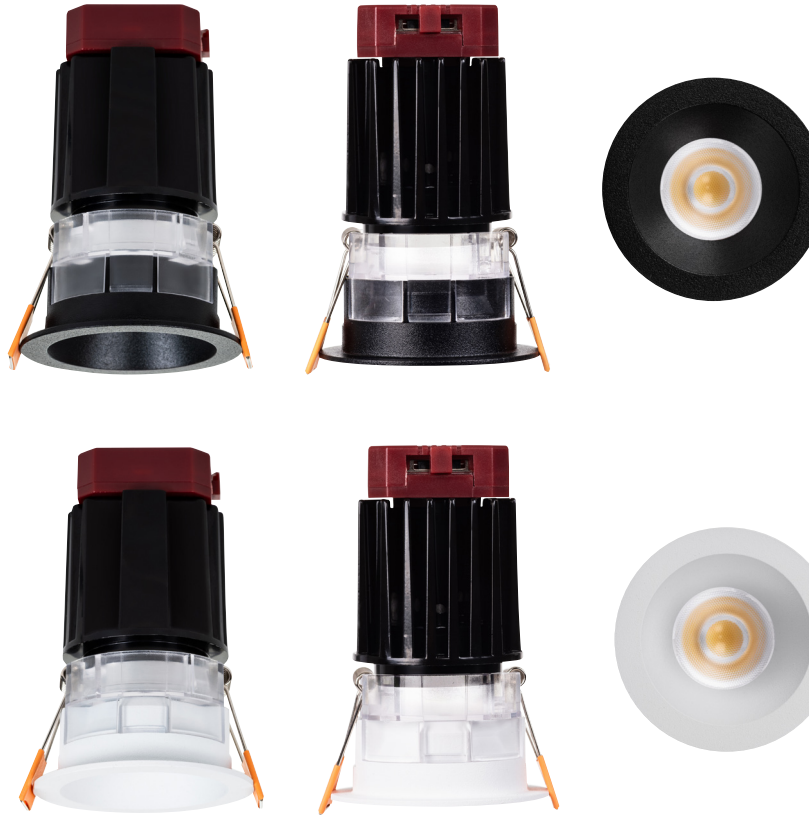

PRODUCT SPECIFICATIONS

MATERIAL	ALUMINIUM
COLOUR / FINISH	BLACK OR WHITE
INSTALLATION TYPE	CEILING - RECESSED
CUT OUT	Ø48MM
COLOUR TEMP	5 COLOUR - 2700K 3000K 4000K 5000K 5700K
LUMENS	750LM 760LM 785LM 800LM 805LM
INPUT VOLTAGE	240V (SUPPLIED WITH FLEX & PLUG)
PROTECTION CLASS	2 (NO EARTH REQUIRED)
LAMP BASE	BUILT IN LED
MAX WATTAGE	9W
DIMMING	TRIAC OR DALI 2
CRI	90+
BEAM ANGLE	50°
IP RATING	IP44
IK RATING	IK02
LAMP EXPECTANCY	>50,000HRS*
SDCM	<3
UGR	<19
IC RATING	IC-4
DIFFUSER TYPE	PC
TILT	NO TILT
WARRANTY	5 YEARS REPLACEMENT*

PHOTOMETRICS

LUMINOUS INTENSITY DISTRIBUTION DIAGRAM

DIMENSIONS

Cut Out: Ø48

PRODUCT ORDERING

ALUMINIUM BLACK						
	HCP-81227109	2700K 3000K 4000K 5000K 5700K	750LM 760LM 785LM 800LM 805LM	5 COLOUR 9W BUILT IN LED	TRIAC DIMMABLE	9350418095527
	HCP-81247109				DALI DIMMABLE	9350418095626
ALUMINIUM WHITE						
	HCP-81327109	2700K 3000K 4000K 5000K 5700K	750LM 760LM 785LM 800LM 805LM	5 COLOUR 9W BUILT IN LED	TRIAC DIMMABLE	9350418095572
	HCP-81347109				DALI DIMMABLE	9350418095671