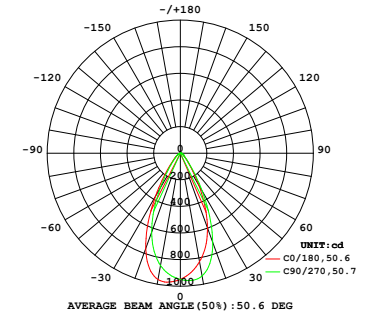

PRODUCT SPECIFICATIONS

MATERIAL	ALUMINIUM
COLOUR / FINISH	BLACK OR WHITE
INSTALLATION TYPE	CEILING - RECESSED
CUT OUT	Ø48MM
COLOUR TEMP	5 COLOUR - 2700K 3000K 4000K 5000K 5700K
LUMENS	750LM 760LM 785LM 800LM 805LM
INPUT VOLTAGE	240V (SUPPLIED WITH FLEX & PLUG)
PROTECTION CLASS	2 (NO EARTH REQUIRED)
LAMP BASE	BUILT IN LED
MAX WATTAGE	9W
DIMMING	TRIAC OR DALI 2
CRI	90+
BEAM ANGLE	50°
IP RATING	IP44
IK RATING	IK02
LAMP EXPECTANCY	>50,000HRS*
SDCM	<3
UGR	<19
IC RATING	IC-4
DIFFUSER TYPE	PC
TILT	NO TILT
WARRANTY	5 YEARS REPLACEMENT*

PHOTOMETRICS

LUMINOUS INTENSITY DISTRIBUTION DIAGRAM

DIMENSIONS

Cut Out: Ø48

PRODUCT ORDERING

ALUMINIUM BLACK						
	HCP-81227109	2700K 3000K 4000K 5000K 5700K	750LM 760LM 785LM 800LM 805LM	5 COLOUR 9W BUILT IN LED	TRIAC DIMMABLE	9350418095527
	HCP-81247109				DALI DIMMABLE	9350418095626
ALUMINIUM WHITE						
	HCP-81327109	2700K 3000K 4000K 5000K 5700K	750LM 760LM 785LM 800LM 805LM	5 COLOUR 9W BUILT IN LED	TRIAC DIMMABLE	9350418095572
	HCP-81347109				DALI DIMMABLE	9350418095671