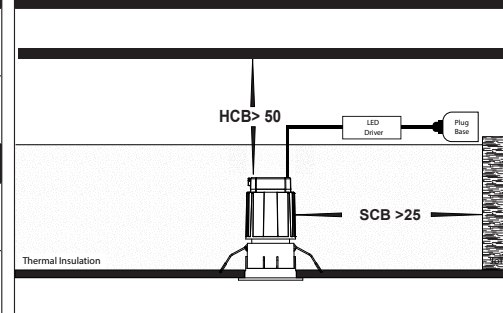

PRODUCT SPECIFICATIONS

MATERIAL	ALUMINIUM
COLOUR / FINISH	BLACK OR WHITE
INSTALLATION TYPE	CEILING - RECESSED
CUT OUT	Ø48MM
COLOUR TEMP	5 COLOUR - 2700K 3000K 4000K 5000K 5700K
LUMENS	750LM 760LM 785LM 800LM 805LM
INPUT VOLTAGE	240V (SUPPLIED WITH FLEX & PLUG)
PROTECTION CLASS	2 (NO EARTH REQUIRED)
LAMP BASE	BUILT IN LED
MAX WATTAGE	9W
DIMMING	TRIAC OR DALI 2
CRI	90+
BEAM ANGLE	50°
IP RATING	IP44
IK RATING	IK02
LAMP EXPECTANCY	>50,000HRS*
SDCM	<3
UGR	<19
IC RATING	IC-4
DIFFUSER TYPE	PC
TILT	NO TILT
WARRANTY	5 YEARS REPLACEMENT*

PHOTOMETRICS

LUMINOUS INTENSITY DISTRIBUTION DIAGRAM

DIMENSIONS

Cut Out: Ø48

PRODUCT ORDERING

ALUMINIUM BLACK						
	HCP-81227109	2700K 3000K 4000K 5000K 5700K	750LM 760LM 785LM 800LM 805LM	5 COLOUR 9W BUILT IN LED	TRIAC DIMMABLE	9350418095527
	HCP-81247109				DALI DIMMABLE	9350418095626
ALUMINIUM WHITE						
	HCP-81327109	2700K 3000K 4000K 5000K 5700K	750LM 760LM 785LM 800LM 805LM	5 COLOUR 9W BUILT IN LED	TRIAC DIMMABLE	9350418095572
	HCP-81347109				DALI DIMMABLE	9350418095671

SAMPLE INSTALLATION DIAGRAM

OPTIONAL HONEYCOMB LENS

*See Warranty Terms & Conditions for More Information