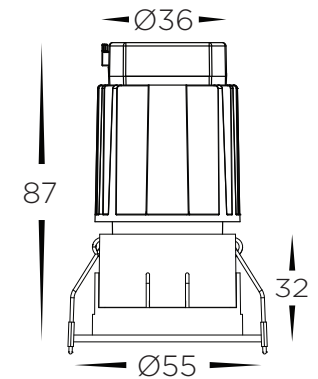

PRODUCT SPECIFICATIONS

MATERIAL	ALUMINIUM
COLOUR / FINISH	BLACK OR WHITE
INSTALLATION TYPE	CEILING - RECESSED
CUT OUT	Ø48MM
COLOUR TEMP	5 COLOUR - 2700K 3000K 4000K 5000K 5700K
LUMENS	750LM 760LM 785LM 800LM 805LM
INPUT VOLTAGE	240V (SUPPLIED WITH FLEX & PLUG)
PROTECTION CLASS	2 (NO EARTH REQUIRED)
LAMP BASE	BUILT IN LED
MAX WATTAGE	9W
DIMMING	TRIAC OR DALI 2
CRI	90+
BEAM ANGLE	50°
IP RATING	IP44
IK RATING	IK02
LAMP EXPECTANCY	>50,000HRS*
SDCM	<3
UGR	<19
IC RATING	IC-4
DIFFUSER TYPE	PC
TILT	NO TILT
WARRANTY	5 YEARS REPLACEMENT*

PHOTOMETRICS

LUMINOUS INTENSITY DISTRIBUTION DIAGRAM

DIMENSIONS

Cut Out: Ø48

PRODUCT ORDERING

ALUMINIUM BLACK						
	HCP-81227109	2700K 3000K 4000K 5000K 5700K	750LM 760LM 785LM 800LM 805LM	5 COLOUR 9W BUILT IN LED	TRIAC DIMMABLE	9350418095527
	HCP-81247109				DALI DIMMABLE	9350418095626
ALUMINIUM WHITE						
	HCP-81327109	2700K 3000K 4000K 5000K 5700K	750LM 760LM 785LM 800LM 805LM	5 COLOUR 9W BUILT IN LED	TRIAC DIMMABLE	9350418095572
	HCP-81347109				DALI DIMMABLE	9350418095671