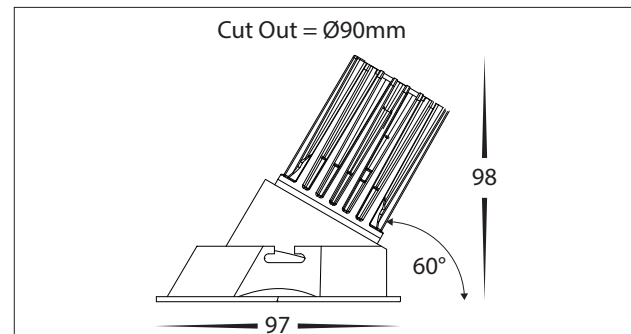

Website

13W CR97+ RECESSED DOWNLIGHTS	
MATERIAL	ALUMINIUM
COLOUR / FINISH	BLACK OR WHITE
COLOUR TEMP	3000K
LUMEN OUTPUT	939LM
INPUT VOLTAGE	240V (REMOTE DRIVER)
BUILT IN LED	13W LED
DIMMING	TRIAC OR DALI 2
CRI	97+
BEAM ANGLE	60°
TILT	NO
CUT OUT	Ø90MM
IP RATING	IP44 - FITTING IP20 - DRIVER
IC-4 RATING	IC-4
UGR	<19
SDCM	<3
LAMP EXPECTANCY	>50,000HRS*
WARRANTY	5 YEARS REPLACEMENT*

DIMENSIONS

PRODUCT ORDERING

ALUMINIUM BLACK					
	HCP-81221483	13W LED	3000K	939LM	TRIAC DIMMABLE
	HCP-81241483				DALI 2 DIMMABLE
ALUMINIUM WHITE					
	HCP-81321483	13W LED	3000K	939LM	TRIAC DIMMABLE
	HCP-81341483				DALI 2 DIMMABLE