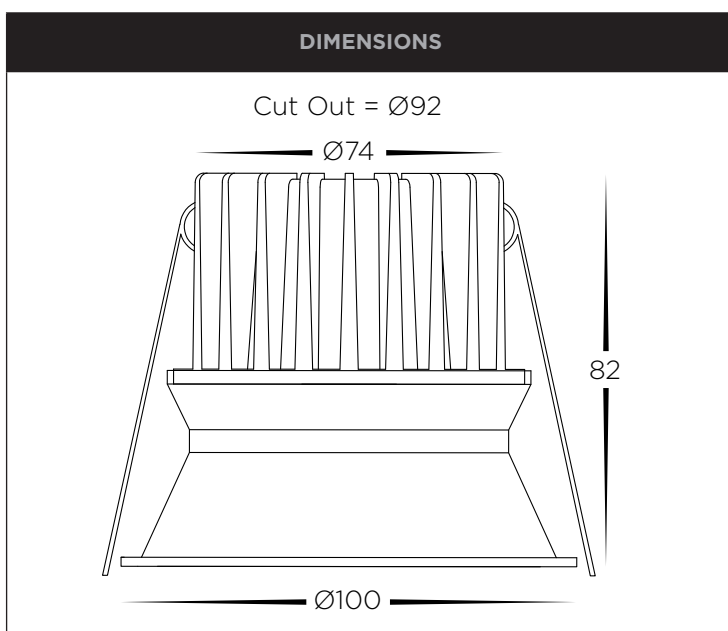

10W CRI95+ DIMMABLE LED DOWNLIGHTS

PRODUCT DETAILS	
MATERIAL	ALUMINIUM + PC
COLOUR / FINISH	TEXTURED BLACK OR WHITE
COLOUR TEMP.	2700K 3000K 4000K 5000K 5700K
INPUT VOLTAGE	240V AC (REMOTE DRIVER WITH FLEX AND PLUG)
LAMP BASE	10W BUILT IN LED
DIMMING	TRIAC OR DALI 2
CRI:	95+
BEAM ANGLE	60°
TILT	NO
CUT OUT	Ø92MM
IC-4 RATING	YES
IP RATING	IP54
WARRANTY	5 YEARS REPLACEMENT

PRODUCT ORDERING - BLACK			
HCP-81221000	TRIAC DIMMABLE	2700K 3000K 4000K	700LM 715LM 740LM
HCP-81241000	DALI 2 DIMMABLE	5000K 5700K	730LM 725LM

PRODUCT ORDERING - WHITE			
HCP-81321000	TRIAC DIMMABLE	2700K 3000K 4000K	700LM 715LM 740LM
HCP-81341000	DALI 2 DIMMABLE	5000K 5700K	730LM 725LM