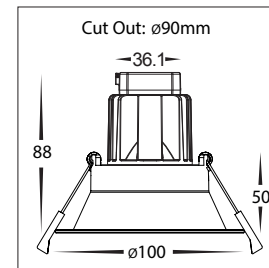

6W DEEP TILT DIMMABLE RECESSED LED DOWNLIGHTS

Web: www.havitcommercial.com.au
Email: sales@havitcommercial.com.au
Phone: 02 9381 8383

ADDRESS: 8/133 Beauchamp Road, Matraville, N.S.W., 2036

Warranty T & Cs

Website

6W DIMMABLE RECESSED DOWNLIGHTS	
MATERIAL	ALUMINIUM + PC
COLOUR / FINISH	TEXTURED BLACK OR WHITE
COLOUR TEMP	5 COLOUR: 2700K | 3000K | 4000K | 5000K | 5700K
LUMEN OUTPUT	274LM | 279LM | 300LM | 318LM | 325LM
INPUT VOLTAGE	240V AC (REMOTE DRIVER WITH FLEX AND PLUG)
BUILT IN LED	6W LED
DIMMING	TRIAC OR DALI 2
CRI	90+
BEAM ANGLE	60°
TILT	20°
UGR RATING	<20
SDCM	<3
CUT OUT	90MM
IP RATING	IP44
IC-4 RATING	YES
WARRANTY	5 YEARS REPLACEMENT*

PRODUCT ORDERING

ALUMINIUM BLACK				
HCP-81220106	6W LED	2700K	274LM	TRIAC
HCP-81240106		3000K 4000K 5000K 5700K	279LM 300LM 318LM 325LM	
ALUMINIUM WHITE				
HCP-81320106	6W LED	2700K	274LM	TRIAC
HCP-81340106		3000K 4000K 5000K 5700K	279LM 300LM 318LM 325LM	
OPTIONAL REFLECTORS				
	HCP-80090-15	15°		
	HCP-80090-28	28°		
	HCP-80090-40	28°