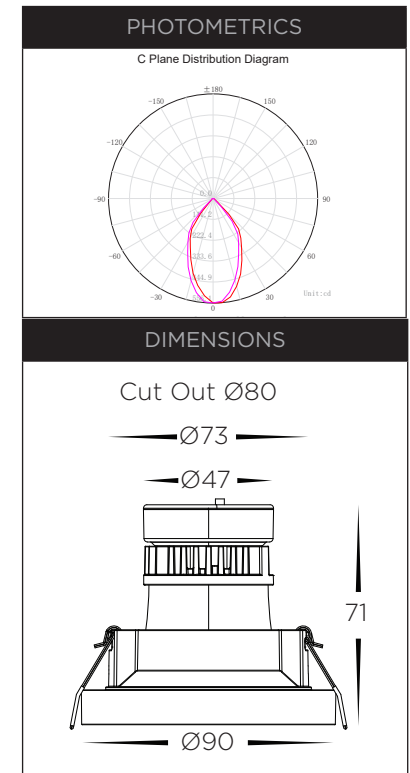

Website

PRODUCT SPECIFICATIONS	
MATERIAL	ALUMINIUM
COLOUR / FINISH	BLACK OR WHITE
INSTALLATION TYPE	CEILING - RECESSED
CUT OUT	Ø80MM
COLOUR TEMP	3000K 4000K
LUMENS	540LM 555LM
INPUT VOLTAGE	24V DC
PROTECTION CLASS	3 (NO EARTH REQUIRED)
LAMP BASE	BUILT IN LED
MAX WATTAGE	7.2W
DIMMING	TRIAC OR DALI 2
CRI	90+
BEAM ANGLE	60° (OTHER BEAM ANGLES AVAILABLE)
IP RATING	IP44
IK RATING	IK02
LAMP EXPECTANCY	>50,000HRS*
SDCM	<3
UGR	<25
IC RATING	IC-4
TILT	NO TILT
WARRANTY	5 YEARS REPLACEMENT*

OPTIONAL REFLECTORS		
	HCP-80091-15	15 Degrees
	HCP-80091-25	25Degrees
	HCP-80091-38	32 Degrees