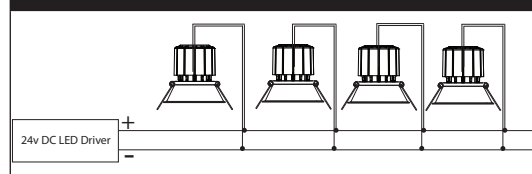

PRODUCT SPECIFICATIONS

MATERIAL	ALUMINIUM
COLOUR / FINISH	MATT BLACK OR WHITE
COLOUR TEMP	3000K 4000K
INPUT VOLTAGE	24V DC (REQUIRES 24V DC LED DRIVER)
LAMP BASE	7.2W BUILT IN LED
DIMMING	TRIAC OR DALI (USING APPROPRIATE DRIVER)
CRI	90+
BEAM ANGLE	60°
TILT	FIXED
CUTOUT	90MM
IC-4 RATING	YES
IP RATING	IP44
WARRANTY	5 YEARS REPLACEMENT

NON-DIMMABLE LED DRIVERS

TRIAC LED DRIVERS

DALI LED DRIVERS

This fitting can be used with Non Dimmable or Dimmable LED Drivers. Multiple light fittings can be connected in parallel to one driver when installed.

SAMPLE WIRING DIAGRAM

OPTIONAL ACCESSORIES

	HCP-80091-15	15° REFLECTOR
	HCP-80091-25	25° REFLECTOR
	HCP-80091-38	38° REFLECTOR
	HCP-80090-HC	HONEYCOMB LENS

Cut Out = 90mm

ALUMINIUM BLACK		
HCP-81291437	3000K	540LM
HCP-81291447	4000K	555LM
ALUMINIUM WHITE		
HCP-81391437	3000K	540LM
HCP-81391447	4000K	555LM