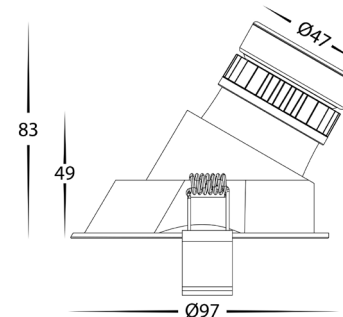

NON-DIMMABLE LED DRIVERS

TRIAC LED DRIVERS

DALI LED DRIVERS

This fitting can be used with Non Dimmable or Dimmable LED Drivers. Multiple light fittings can be connected in parallel to one driver when installed.

SAMPLE WIRING DIAGRAM

OPTIONAL ACCESSORIES

	HCP-80091-15	15° REFLECTOR
	HCP-80091-25	25° REFLECTOR
	HCP-80091-38	38° REFLECTOR
	HCP-80090-HC	HONEYCOMB LENS

Cut Out = 90mm

ALUMINIUM BLACK		
HCP-81291437	3000K	540LM
HCP-81291447	4000K	555LM
ALUMINIUM WHITE		
HCP-81391437	3000K	540LM
HCP-81391447	4000K	555LM