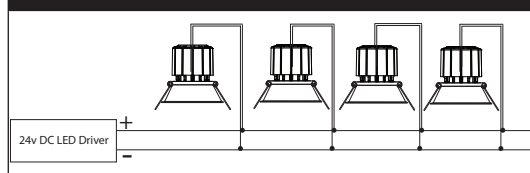

NON-DIMMABLE LED DRIVERS

TRIAC LED DRIVERS

DALI LED DRIVERS

*This fitting can be used with Non Dimmable or Dimmable LED Drivers. Multiple light fittings can be connected in parallel to one driver when installed.*

## SAMPLE WIRING DIAGRAM