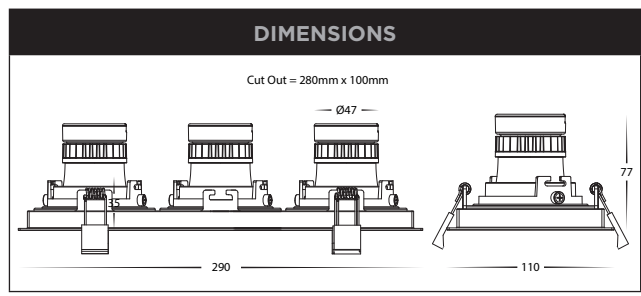

ALUMINIUM BLACK		
HCP-81291237	3000K	540LM
HCP-81291247	4000K	555LM
ALUMINIUM WHITE		
HCP-81391237	3000K	540LM
HCP-81391247	4000K	555LM

OPTIONAL ACCESSORIES		
	HCP-80091-15	15° REFLECTOR
	HCP-80091-25	25° REFLECTOR
	HCP-80091-38	38° REFLECTOR
	HCP-80090-HC	HONEYCOMB LENS