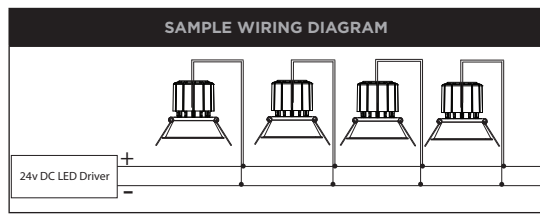

ALUMINIUM BLACK		
HCP-81291237	3000K	540LM
HCP-81291247	4000K	555LM
ALUMINIUM WHITE		
HCP-81391237	3000K	540LM
HCP-81391247	4000K	555LM

OPTIONAL ACCESSORIES		
	HCP-80091-15	15° REFLECTOR
	HCP-80091-25	25° REFLECTOR
	HCP-80091-38	38° REFLECTOR
	HCP-80090-HC	HONEYCOMB LENS