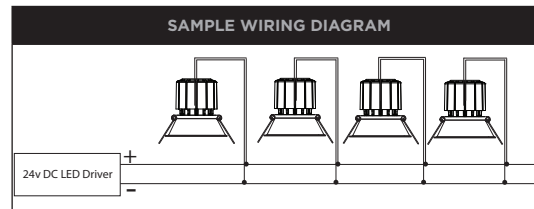

ALUMINIUM WHITE

HCP-81391137	3000K	540LM
HCP-81391147	4000K	555LM