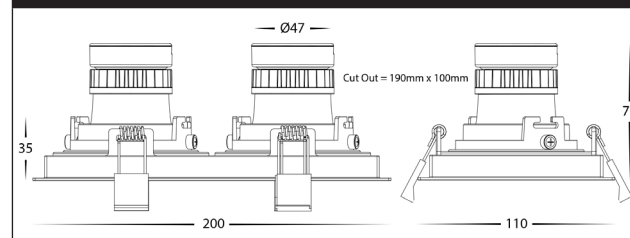

This fitting can be used with Non Dimmable or Dimmable LED Drivers. Multiple light fittings can be connected in parallel to one driver when installed.

NON-DIMMABLE LED DRIVERS

TRIAC LED DRIVERS

DALI LED DRIVERS

ALUMINIUM BLACK

HCP-81291137	3000K	540LM
HCP-81291147	4000K	555LM

ALUMINIUM WHITE

HCP-81391137	3000K	540LM
HCP-81391147	4000K	555LM

DIMENSIONS

IP44
INDOOR/OUTDOOR
WATER RESISTANT

5
Years
Warranty

OPTIONAL ACCESSORIES