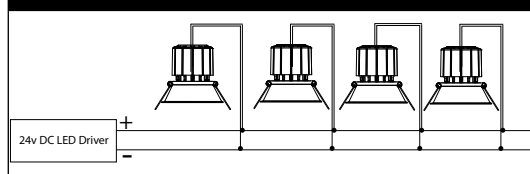

NON-DIMMABLE LED DRIVERS

TRIAC LED DRIVERS

DALI LED DRIVERS

This fitting can be used with Non Dimmable or Dimmable LED Drivers. Multiple light fittings can be connected in parallel to one driver when installed.

SAMPLE WIRING DIAGRAM

OPTIONAL ACCESSORIES

	HCP-80091-15	15° REFLECTOR
	HCP-80091-25	25° REFLECTOR
	HCP-80091-38	38° REFLECTOR
	HCP-80090-HC	HONEYCOMB LENS

DIMENSIONS

Cut Out = 100mmx100mm

ALUMINIUM BLACK

HCP-81291037	3000K	540LM
HCP-81291047	4000K	555LM