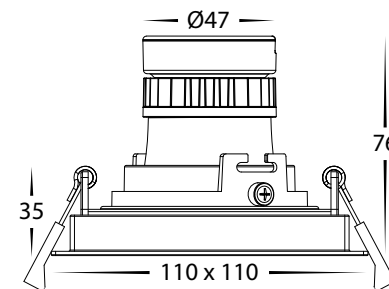

SAMPLE WIRING DIAGRAM

OPTIONAL ACCESSORIES

	HCP-80091-15	15° REFLECTOR
	HCP-80091-25	25° REFLECTOR
	HCP-80091-38	38° REFLECTOR
	HCP-80090-HC	HONEYCOMB LENS

DIMENSIONS

Cut Out = 100mmx100mm

ALUMINIUM BLACK

HCP-81291037	3000K	540LM
HCP-81291047	4000K	555LM