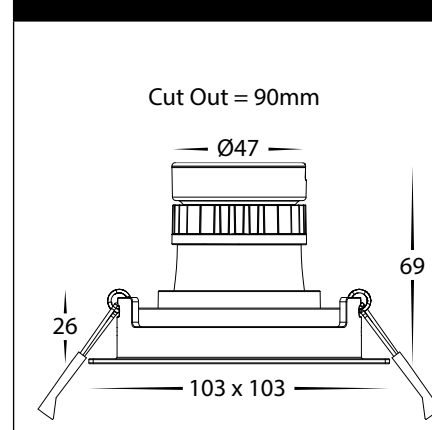

PRODUCT SPECIFICATIONS

MATERIAL	ALUMINIUM
COLOUR / FINISH	MATT BLACK OR WHITE
COLOUR TEMP	3000K 4000K
INPUT VOLTAGE	24V DC (REQUIRES 24V DC LED DRIVER)
LAMP BASE	7.2W BUILT IN LED
DIMMING	TRIAC OR DALI (USING APPROPRIATE DRIVER)
CRI	90+
BEAM ANGLE	60°
TILT	20°
CUTOUT	92MM
IC-4 RATING	YES
IP RATING	IP44
WARRANTY	5 YEARS REPLACEMENT

SAMPLE WIRING DIAGRAM

OPTIONAL ACCESSORIES

	HCP-80091-15	15° REFLECTOR
	HCP-80091-25	25° REFLECTOR
	HCP-80091-38	38° REFLECTOR
	HCP-80090-HC	HONEYCOMB LENS

DIMENSIONS

ALUMINIUM BLACK

HCP-81290937	3000K	540LM
HCP-81290947	4000K	555LM