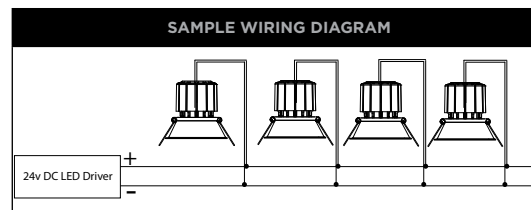

NON-DIMMABLE LED DRIVERS

TRIAC LED DRIVERS

DALI LED DRIVERS

This fitting can be used with Non Dimmable or Dimmable LED Drivers. Multiple light fittings can be connected in parallel to one driver when installed.

ALUMINIUM BLACK		
HCP-81290837	3000K	540LM
HCP-81290847	4000K	555LM
ALUMINIUM WHITE		
HCP-81390837	3000K	540LM
HCP-81390847	4000K	555LM