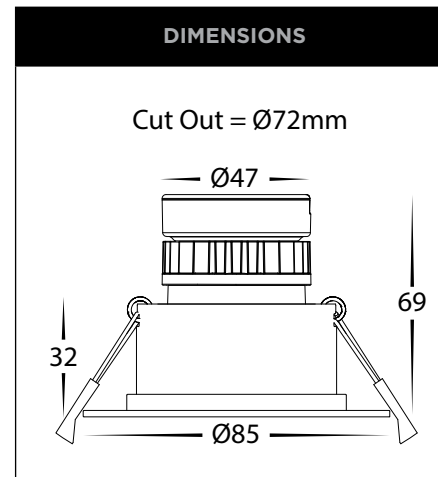

OPTIONAL ACCESSORIES

	HCP-80091-15	15° REFLECTOR
	HCP-80091-25	25° REFLECTOR
	HCP-80091-38	38° REFLECTOR
	HCP-80090-HC	HONEYCOMB LENS