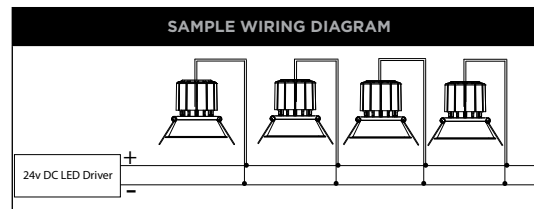

NON-DIMMABLE LED DRIVERS

TRIAC LED DRIVERS

DALI LED DRIVERS

i This fitting can be used with Non Dimmable or Dimmable LED Drivers. Multiple light fittings can be connected in parallel to one driver when installed.