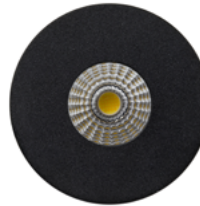

PRODUCT SPECIFICATIONS	
MATERIAL	ALUMINIUM
COLOUR / FINISH	MATT BLACK OR WHITE
COLOUR TEMP	3000K 4000K
INPUT VOLTAGE	24V DC (REQUIRES 24V DC LED DRIVER)
LAMP BASE	7.2W BUILT IN LED
DIMMING	TRIAC OR DALI (USING APPROPRIATE DRIVER)
CRI	90+
BEAM ANGLE	60°
TILT	FIXED
CUTOUT	72MM
IC-4 RATING	YES
IP RATING	IP44
WARRANTY	5 YEARS REPLACEMENT

NON-DIMMABLE LED DRIVERS

TRIAC LED DRIVERS

DALI LED DRIVERS

i This fitting can be used with Non Dimmable or Dimmable LED Drivers. Multiple light fittings can be connected in parallel to one driver when installed.