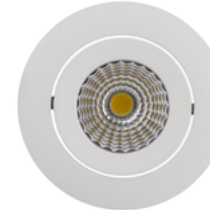

NON-DIMMABLE LED DRIVERS

TRIAC LED DRIVERS

DALI LED DRIVERS

*This fitting can be used with Non Dimmable or Dimmable LED Drivers. Multiple light fittings can be connected in parallel to one driver when installed.*