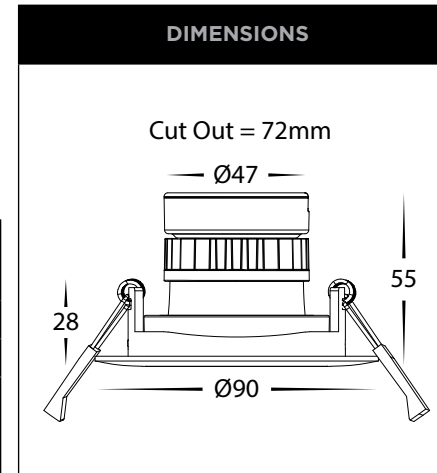

OPTIONAL ACCESSORIES

	HCP-80091-15	15° REFLECTOR
	HCP-80091-25	25° REFLECTOR
	HCP-80091-38	38° REFLECTOR
	HCP-80090-HC	HONEYCOMB LENS