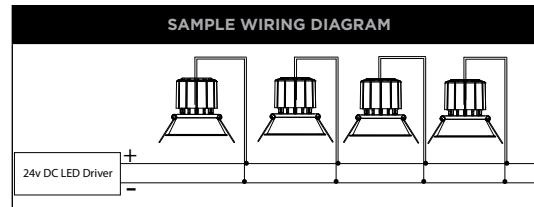

NON-DIMMABLE LED DRIVERS

TRIAC LED DRIVERS

DALI LED DRIVERS

*This fitting can be used with Non Dimmable or Dimmable LED Drivers. Multiple light fittings can be connected in parallel to one driver when installed.*