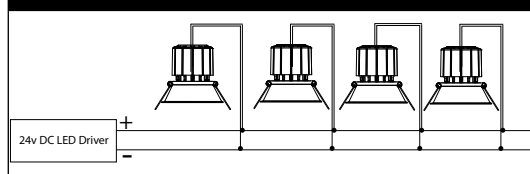

SAMPLE WIRING DIAGRAM