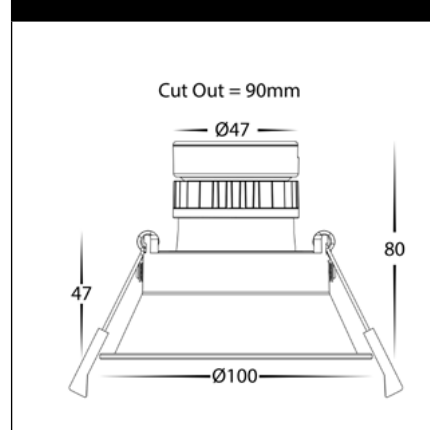

PRODUCT SPECIFICATIONS

MATERIAL	ALUMINIUM
COLOUR / FINISH	MATT BLACK OR WHITE
COLOUR TEMP	3000K 4000K
INPUT VOLTAGE	24V DC (REQUIRES 24V DC LED DRIVER)
LAMP BASE	7.2W BUILT IN LED
DIMMING	TRIAC OR DALI (USING APPROPRIATE DRIVER)
CRI	90+
BEAM ANGLE	60°
TILT	FIXED
CUTOUT	90MM
IC-4 RATING	YES
IP RATING	IP44
WARRANTY	5 YEARS REPLACEMENT

SAMPLE WIRING DIAGRAM

OPTIONAL ACCESSORIES

	HCP-80091-15	15° REFLECTOR
	HCP-80091-25	25° REFLECTOR
	HCP-80091-38	38° REFLECTOR
	HCP-80090-HC	HONEYCOMB LENS

DIMENSIONS

ALUMINIUM BLACK

HCP-81290437	3000K	540LM
HCP-81290447	4000K	555LM